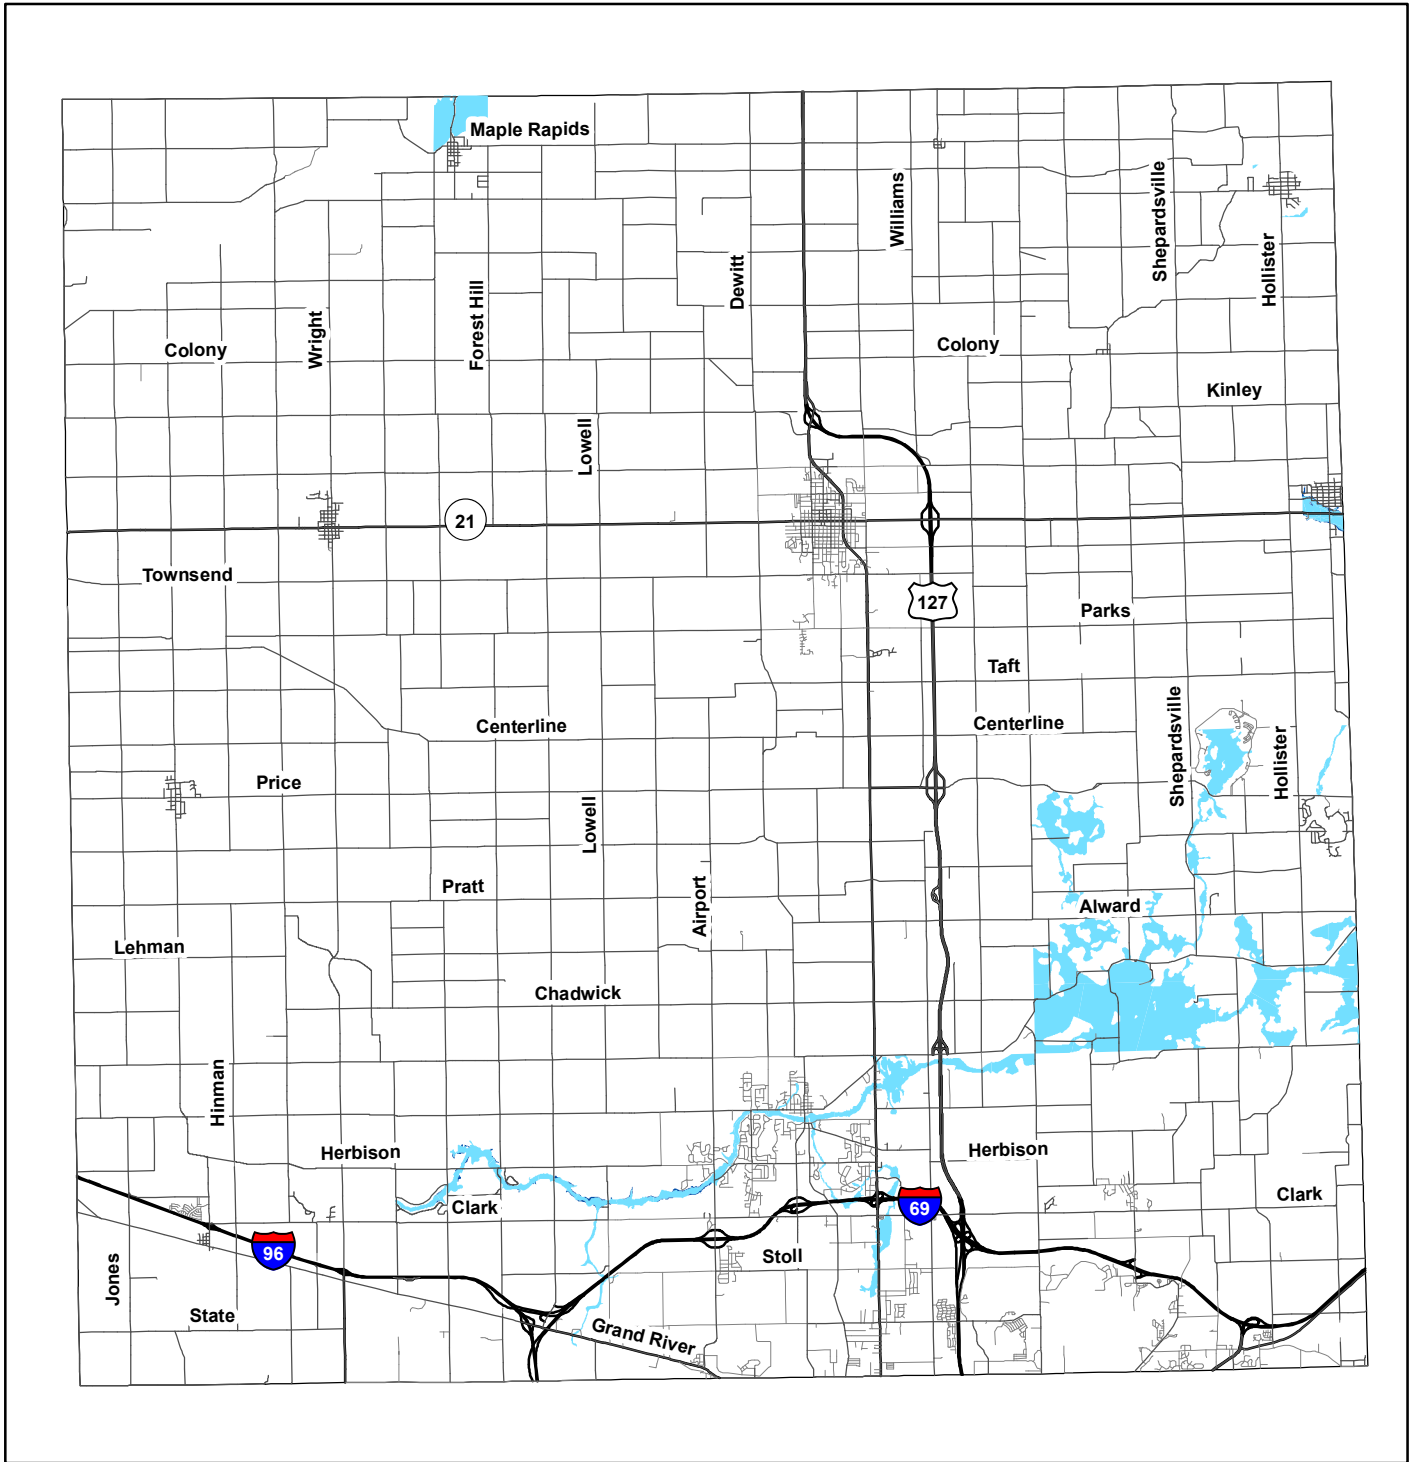

# Clinton County Flood Zones

## Flood Zone Inventory

- 100-Year Floodplain
- 500-Year Floodplain