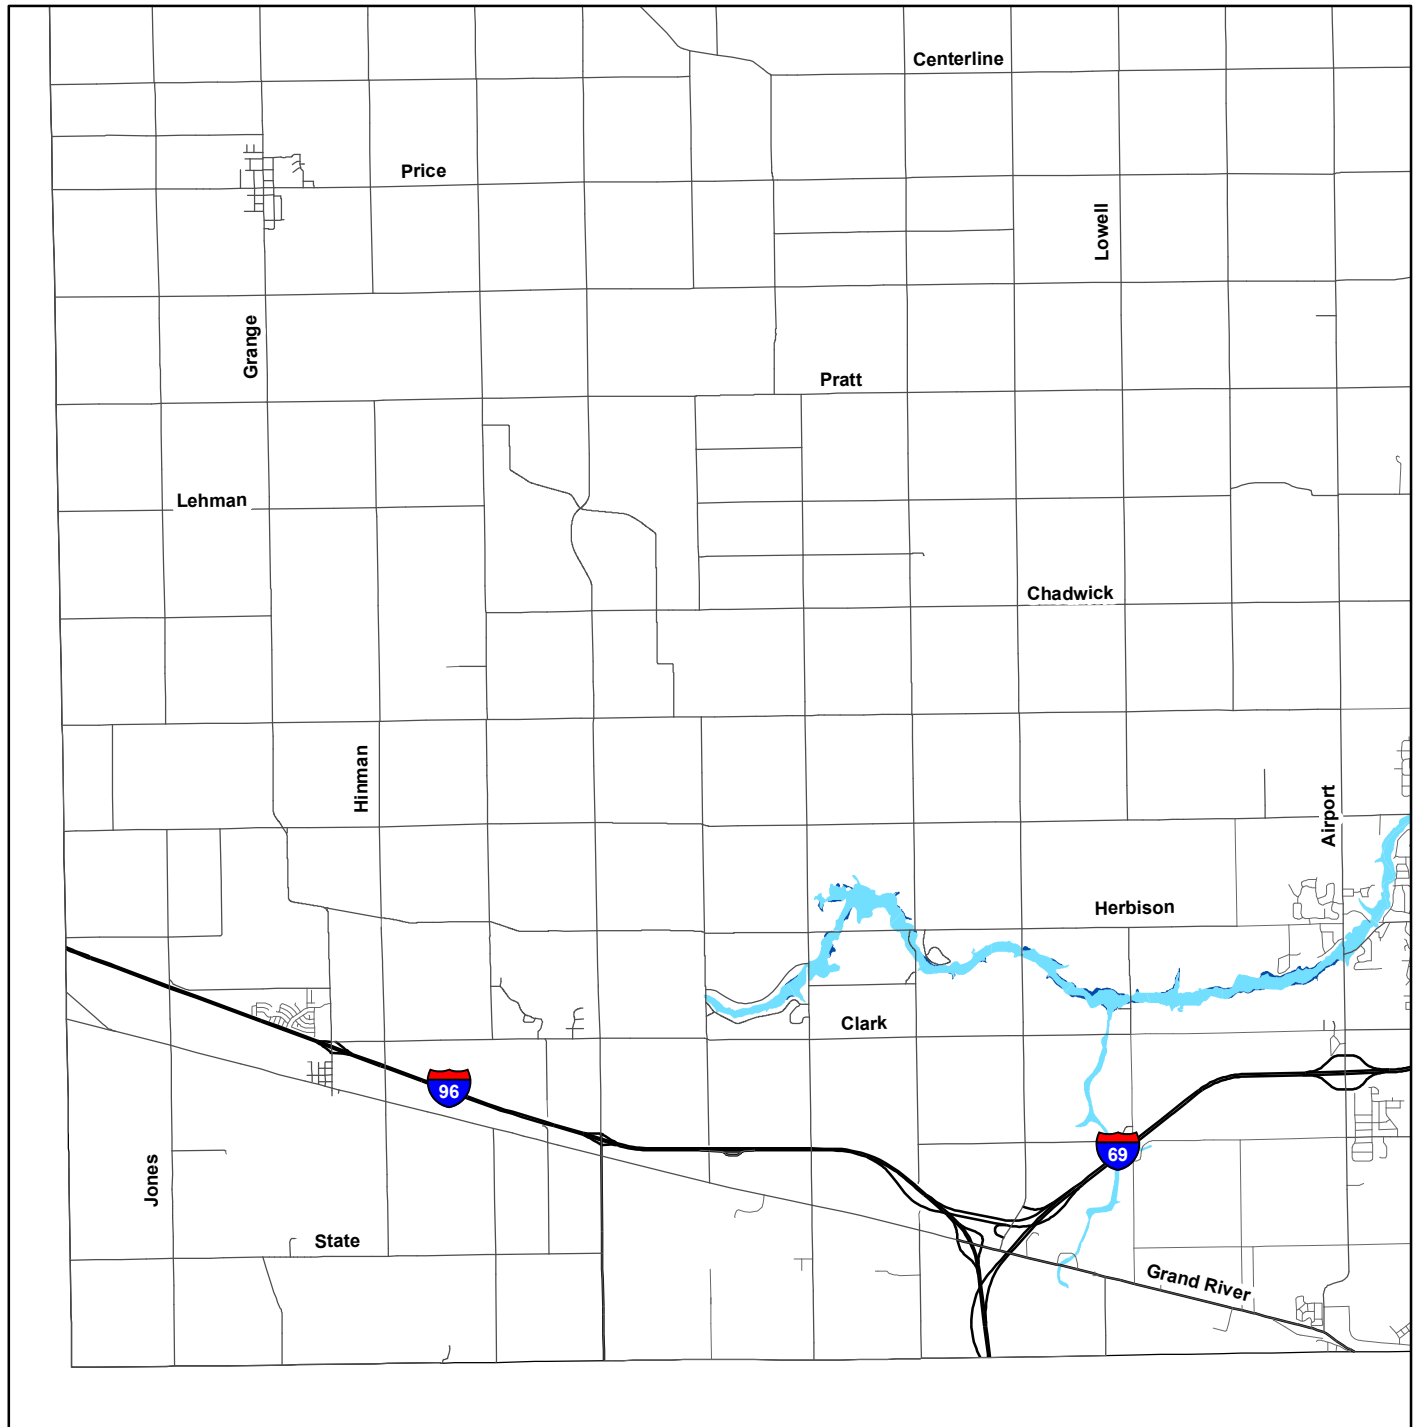

Southwest Clinton County Flood Zones

Westphalia, Riley, Eagle and Watetown Townships

Flood Zone Inventory

- 100-Year Floodplain
- 500-Year Floodplain