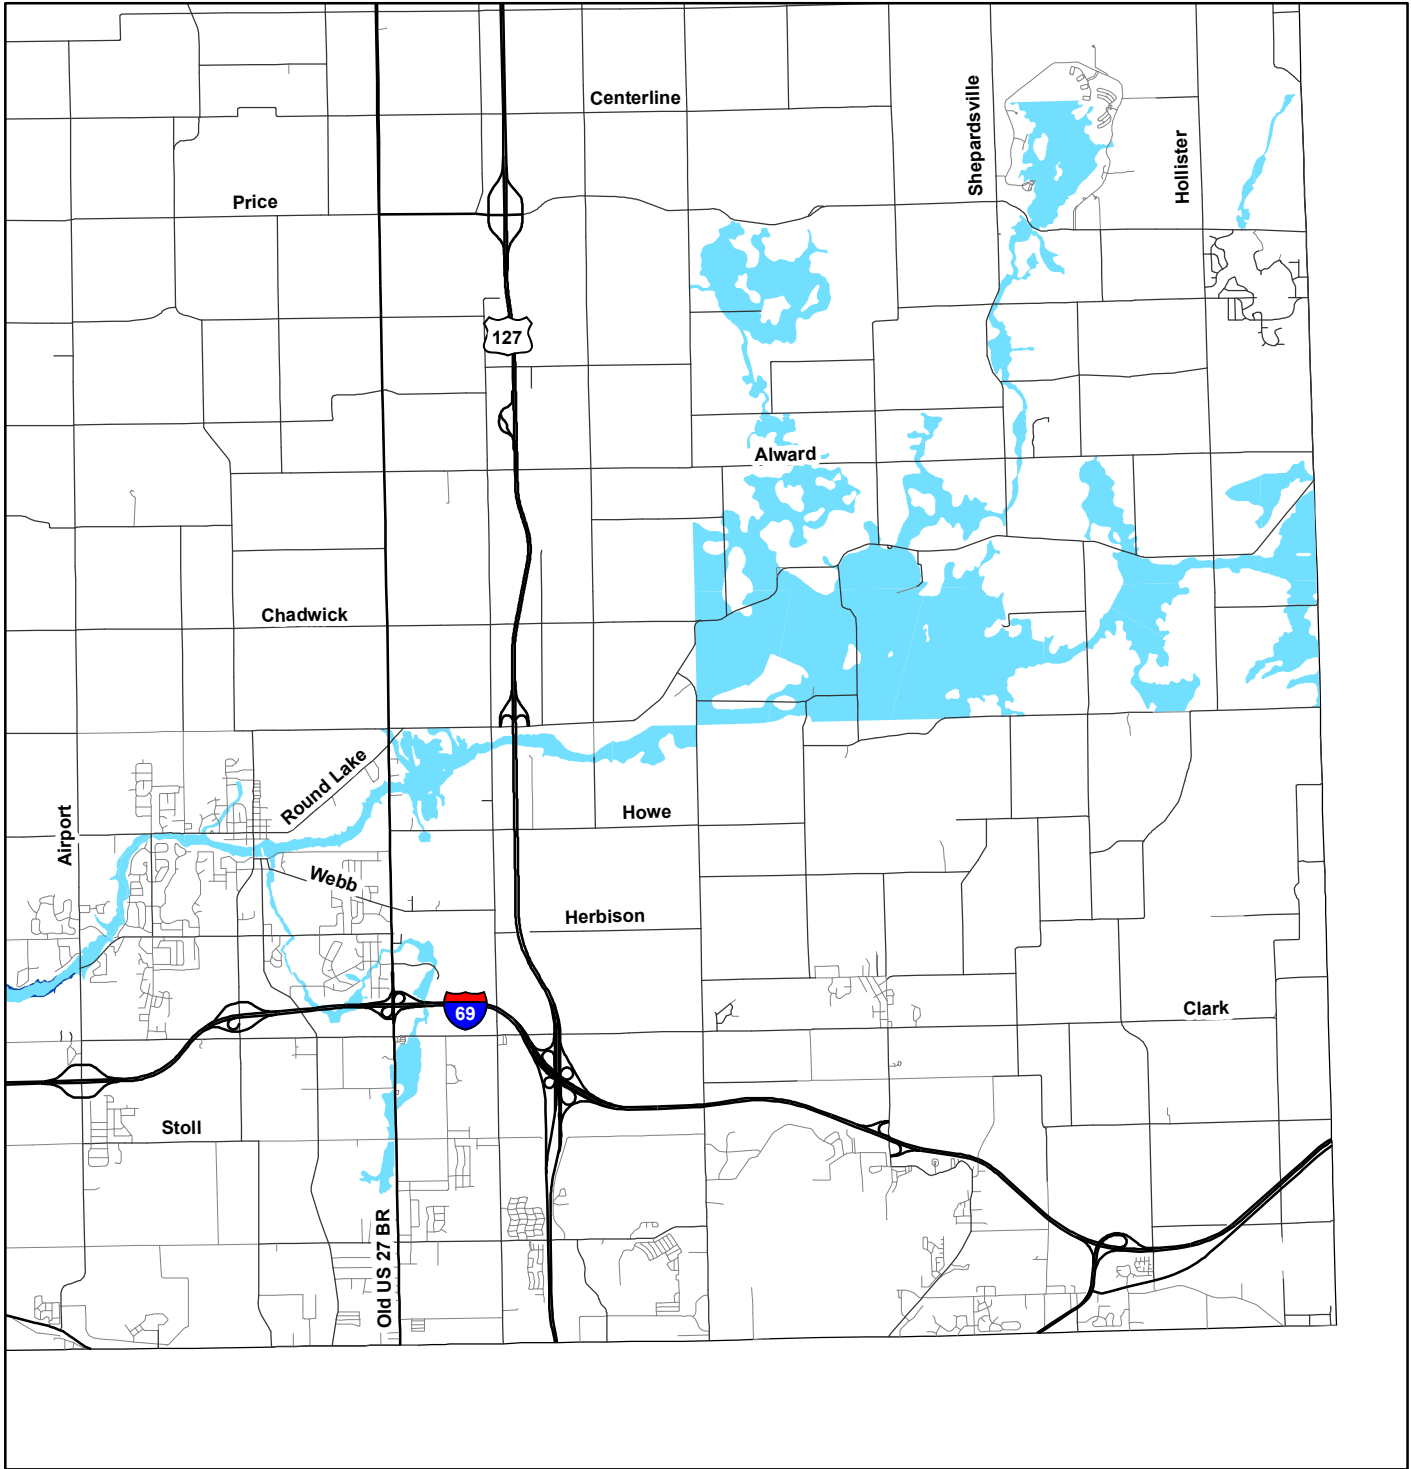

Southeast Clinton County Flood Zones

Olive, Victor, DeWitt and Bath Townships

Flood Zone Inventory

- 100-Year Floodplain
- 500-Year Floodplain