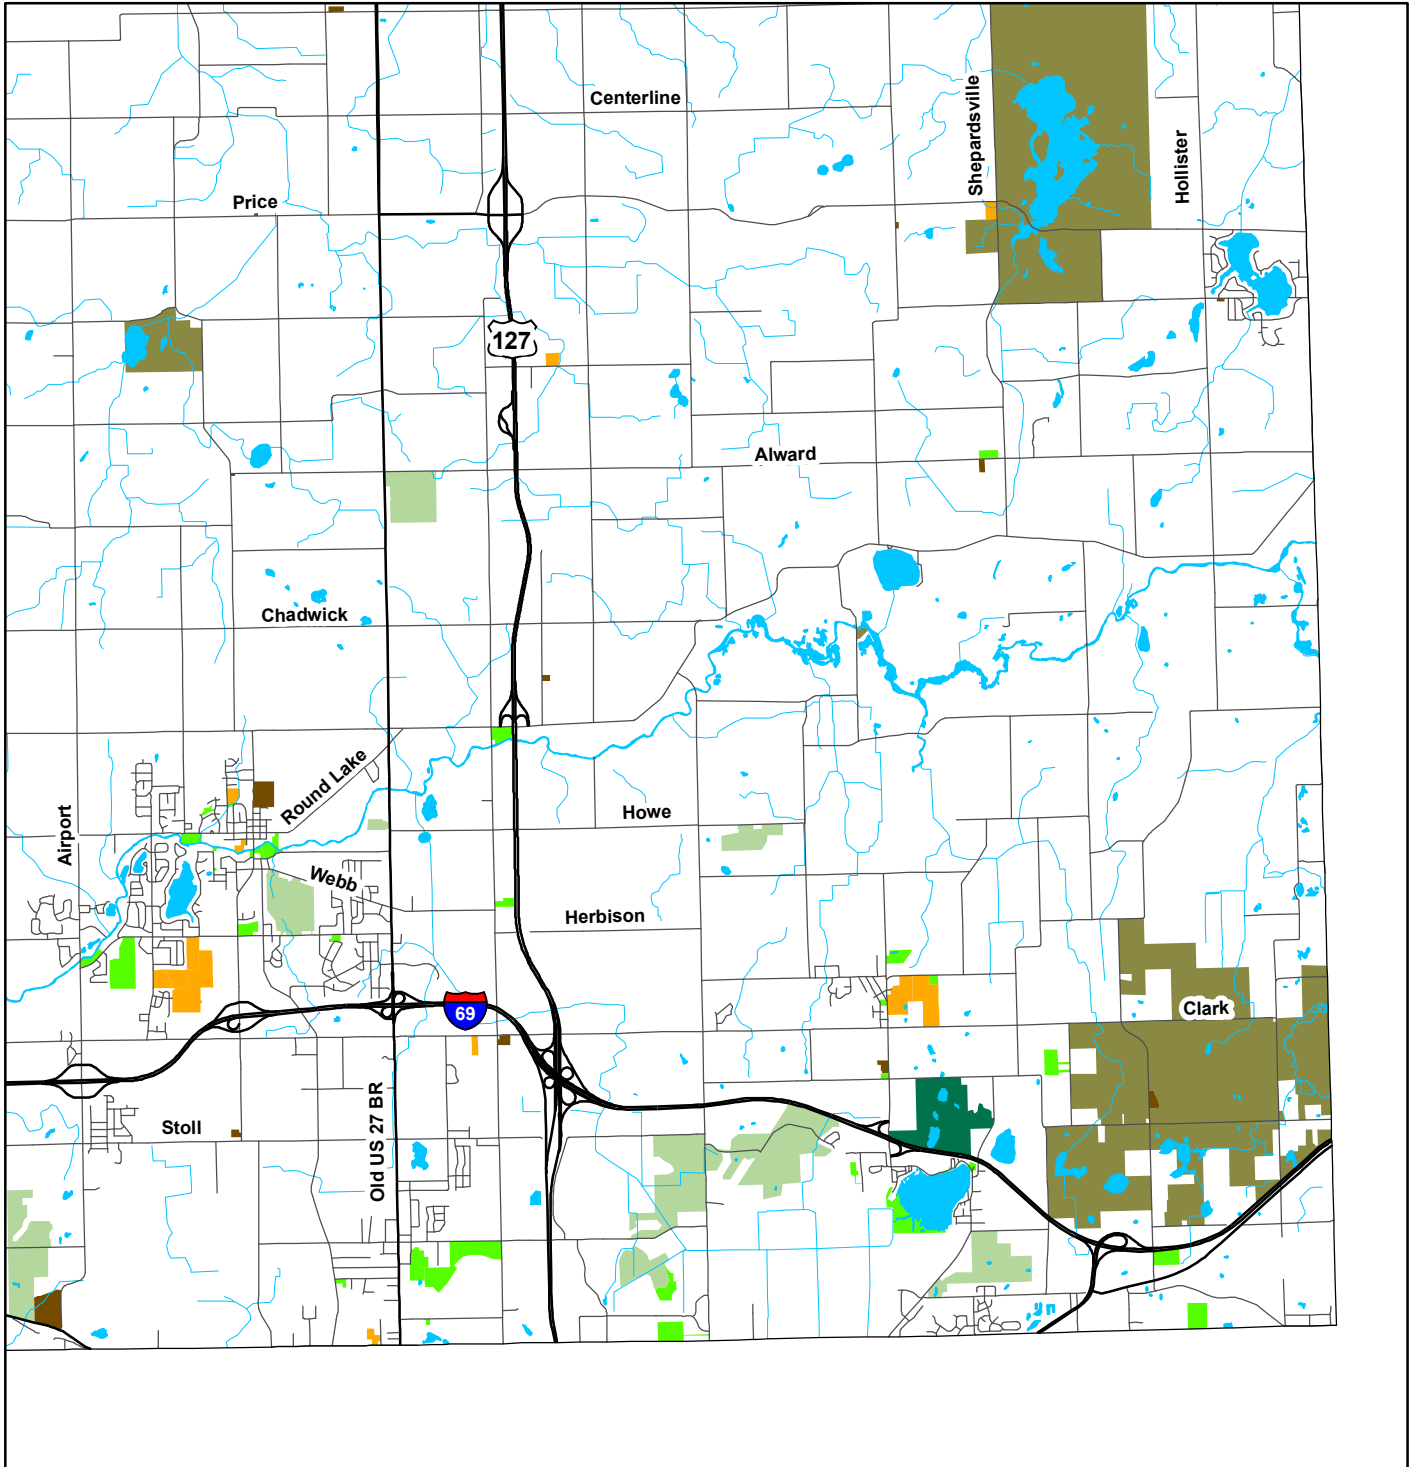

# Southeast Clinton County Park and Reacrecational Areas

Olive, Victor, DeWitt and Bath Townships

### Park and Recreational Areas and Cemeteries

- Park
- Golf Course
- Stream
- State Park
- School
- Body of Water
- Private Park
- Cemetery

Source: Local Park and Recreation Plans,  
Updated 2000  
Tri-County Regional Planning Commission, 2008

Produced By: Tri-County Regional Planning Commission  
February 5, 2008

This map was created for planning purposes from a variety of sources. It is neither a survey nor a legal document. Information provided by other agencies should be verified with them where appropriate.