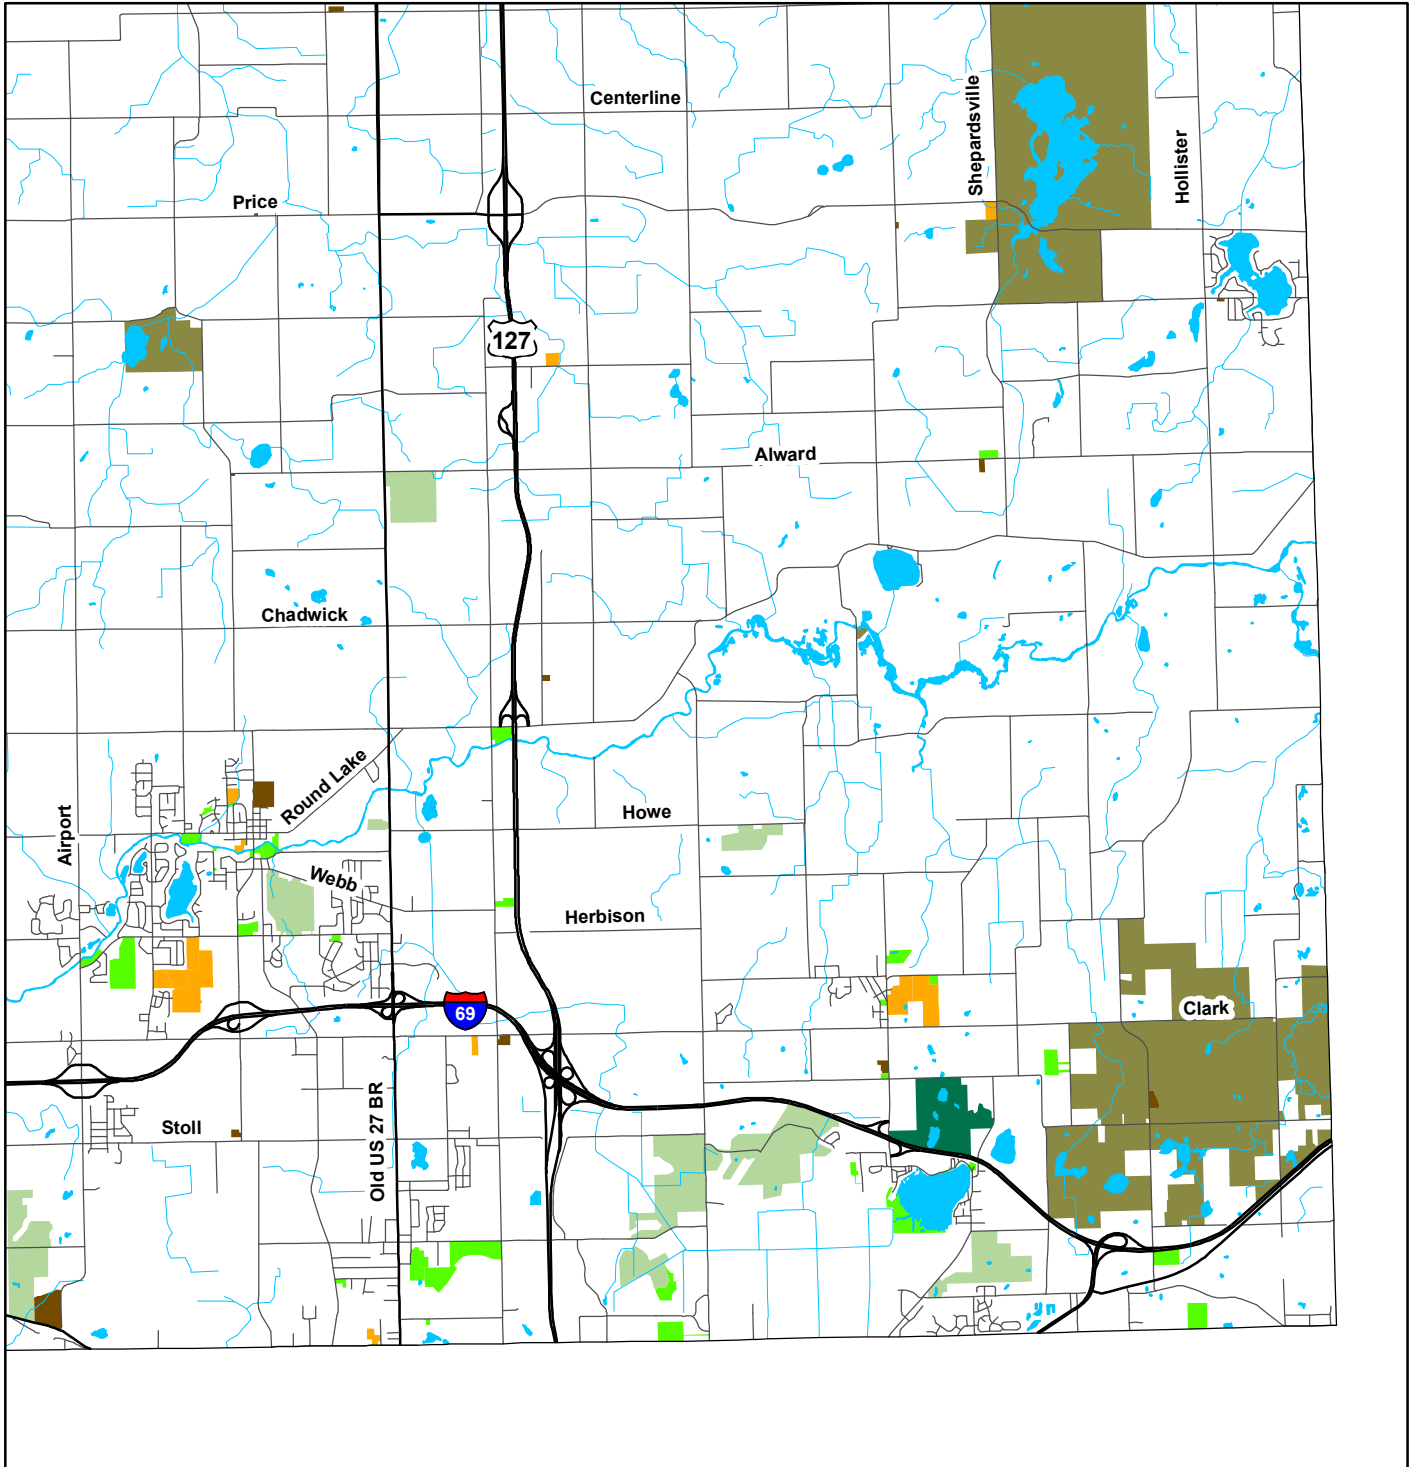

Southeast Clinton County Park and Reacrecational Areas

Olive, Victor, DeWitt and Bath Townships

Park and Recreational Areas and Cemeteries

- Park
- Golf Course
- Stream
- State Park
- School
- Body of Water
- Private Park
- Cemetery

Source: Local Park and Recreation Plans,
Updated 2000
Tri-County Regional Planning Commission, 2008

Produced By: Tri-County Regional Planning Commission
February 5, 2008

This map was created for planning purposes from a variety of sources. It is neither a survey nor a legal document. Information provided by other agencies should be verified with them where appropriate.