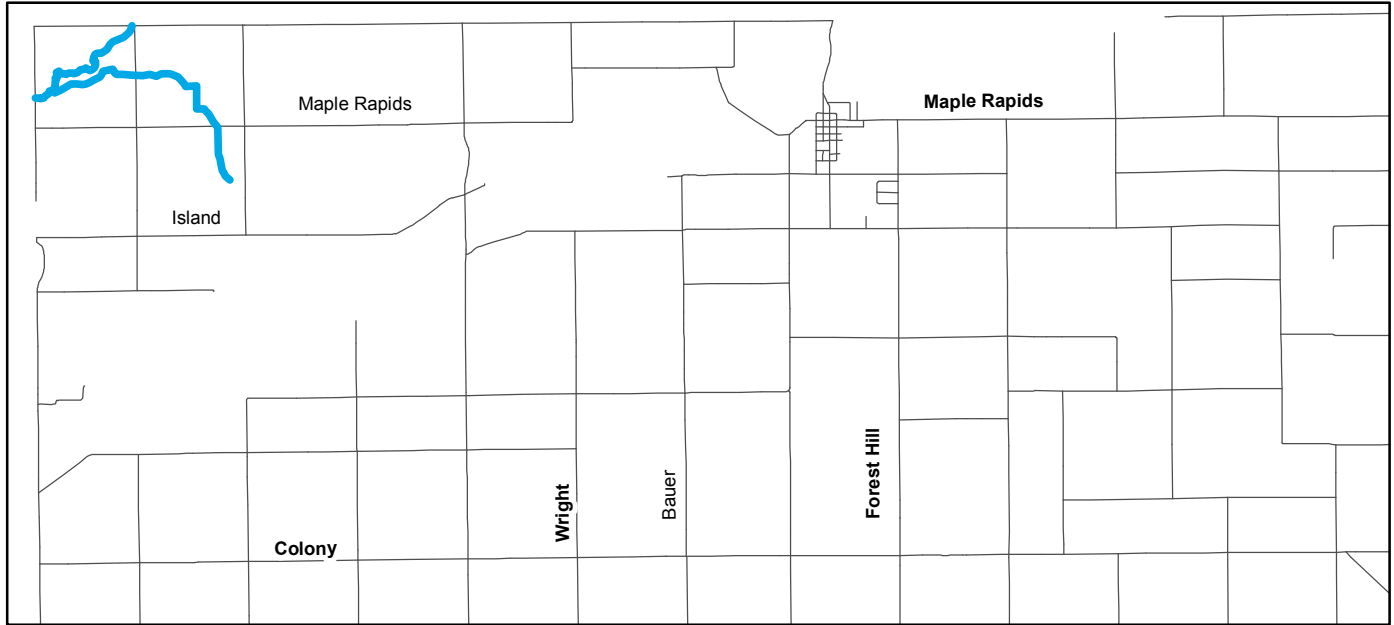

Northwest Clinton County Trout Lake and Streams Lebanon and Eagle Townships

Lebanon Township

Eagle Township

Trout Lake and Stream Inventory

 Trout Stream