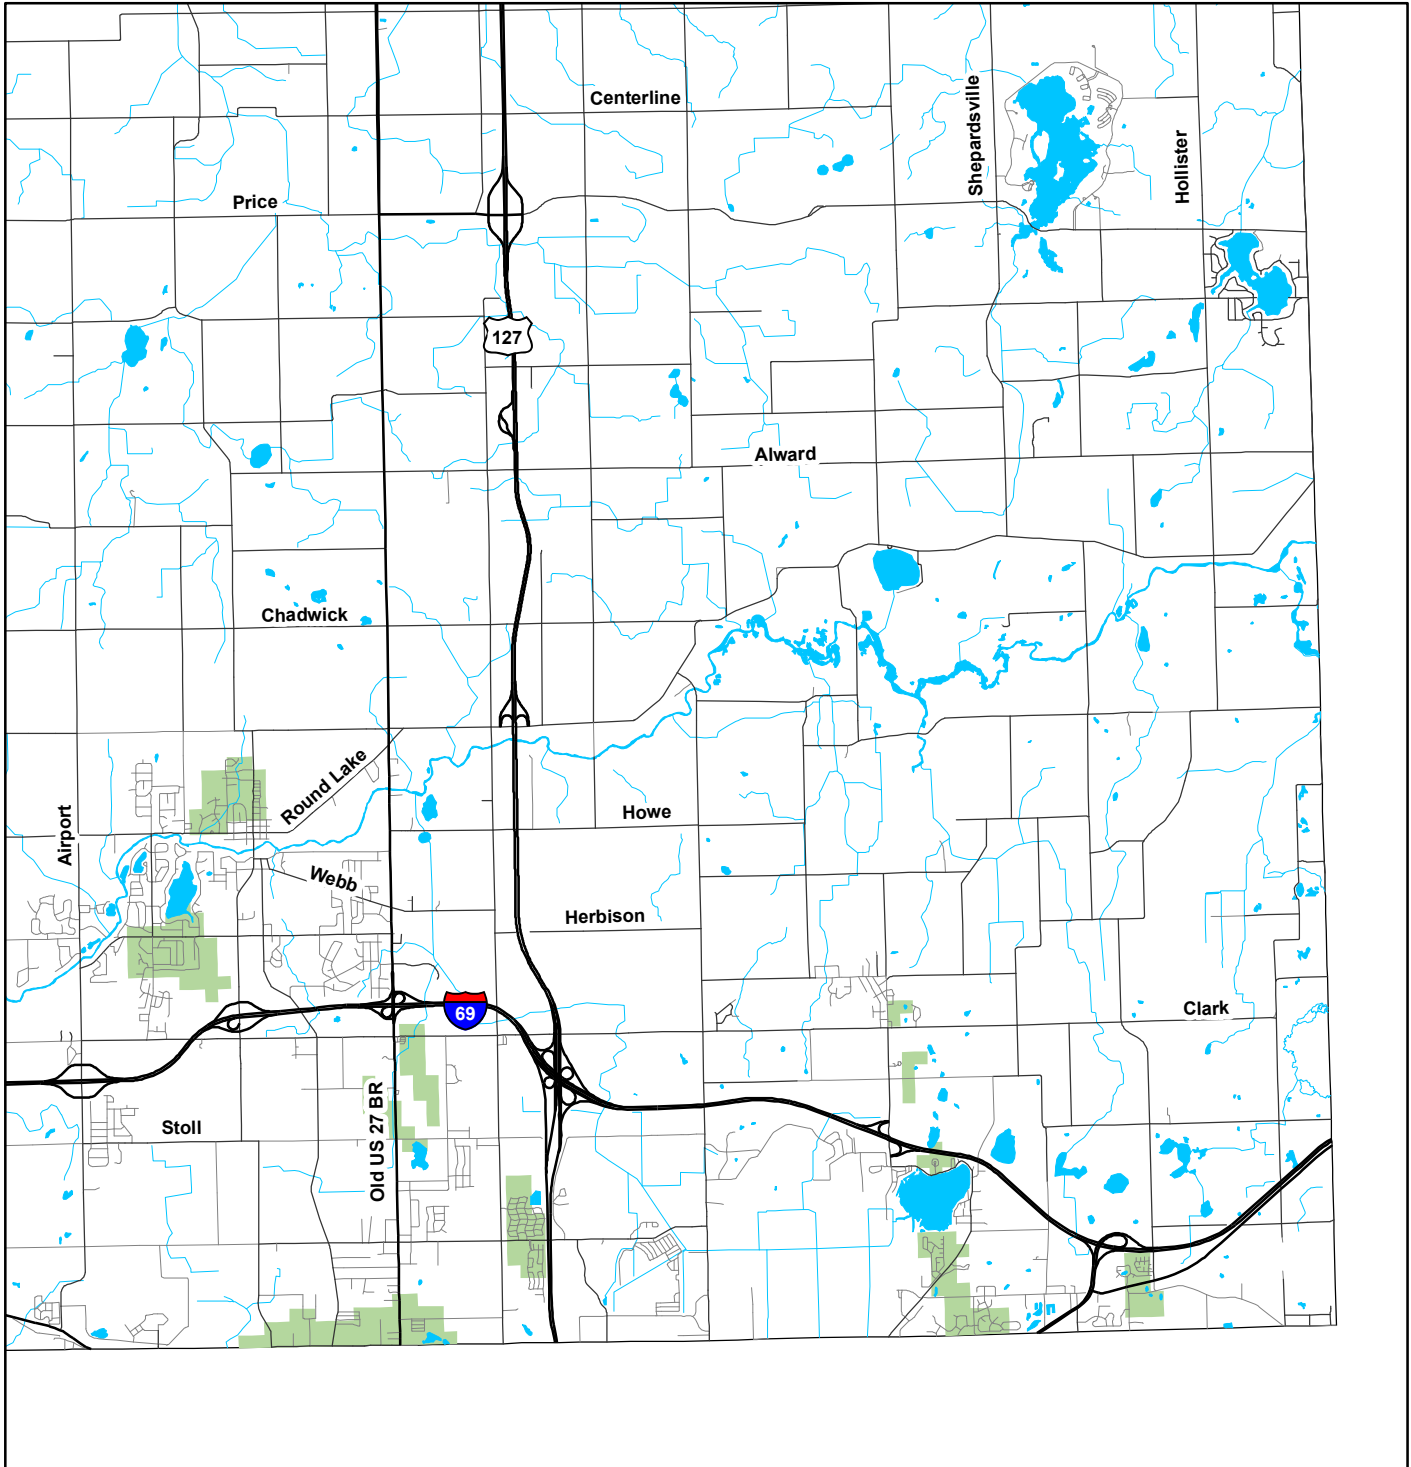

Southeast Clinton County Wellhead Protection Areas

Olive, Victor, DeWitt and Bath Townships

Wellhead Inventory

-  Wellhead Protection Area
-  Stream
-  Body of Water