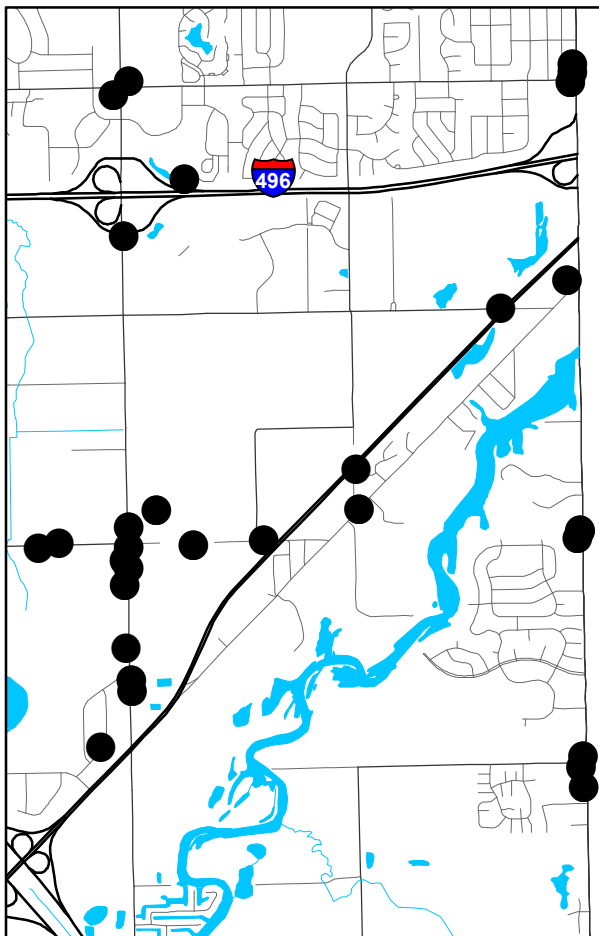

Northeast Eaton County Leaking Underground Storage Tank (LUST)

Oneida Township 0 0.5 1 2
Miles

Grand Ledge Area 0 0.25 0.5 1
Miles

Delta Township 0 0.25 0.5 1
Miles

Delta Township 0 0.5 1 2
Miles

LUST Site Inventory

- LUST Site
- Stream
- Body of Water