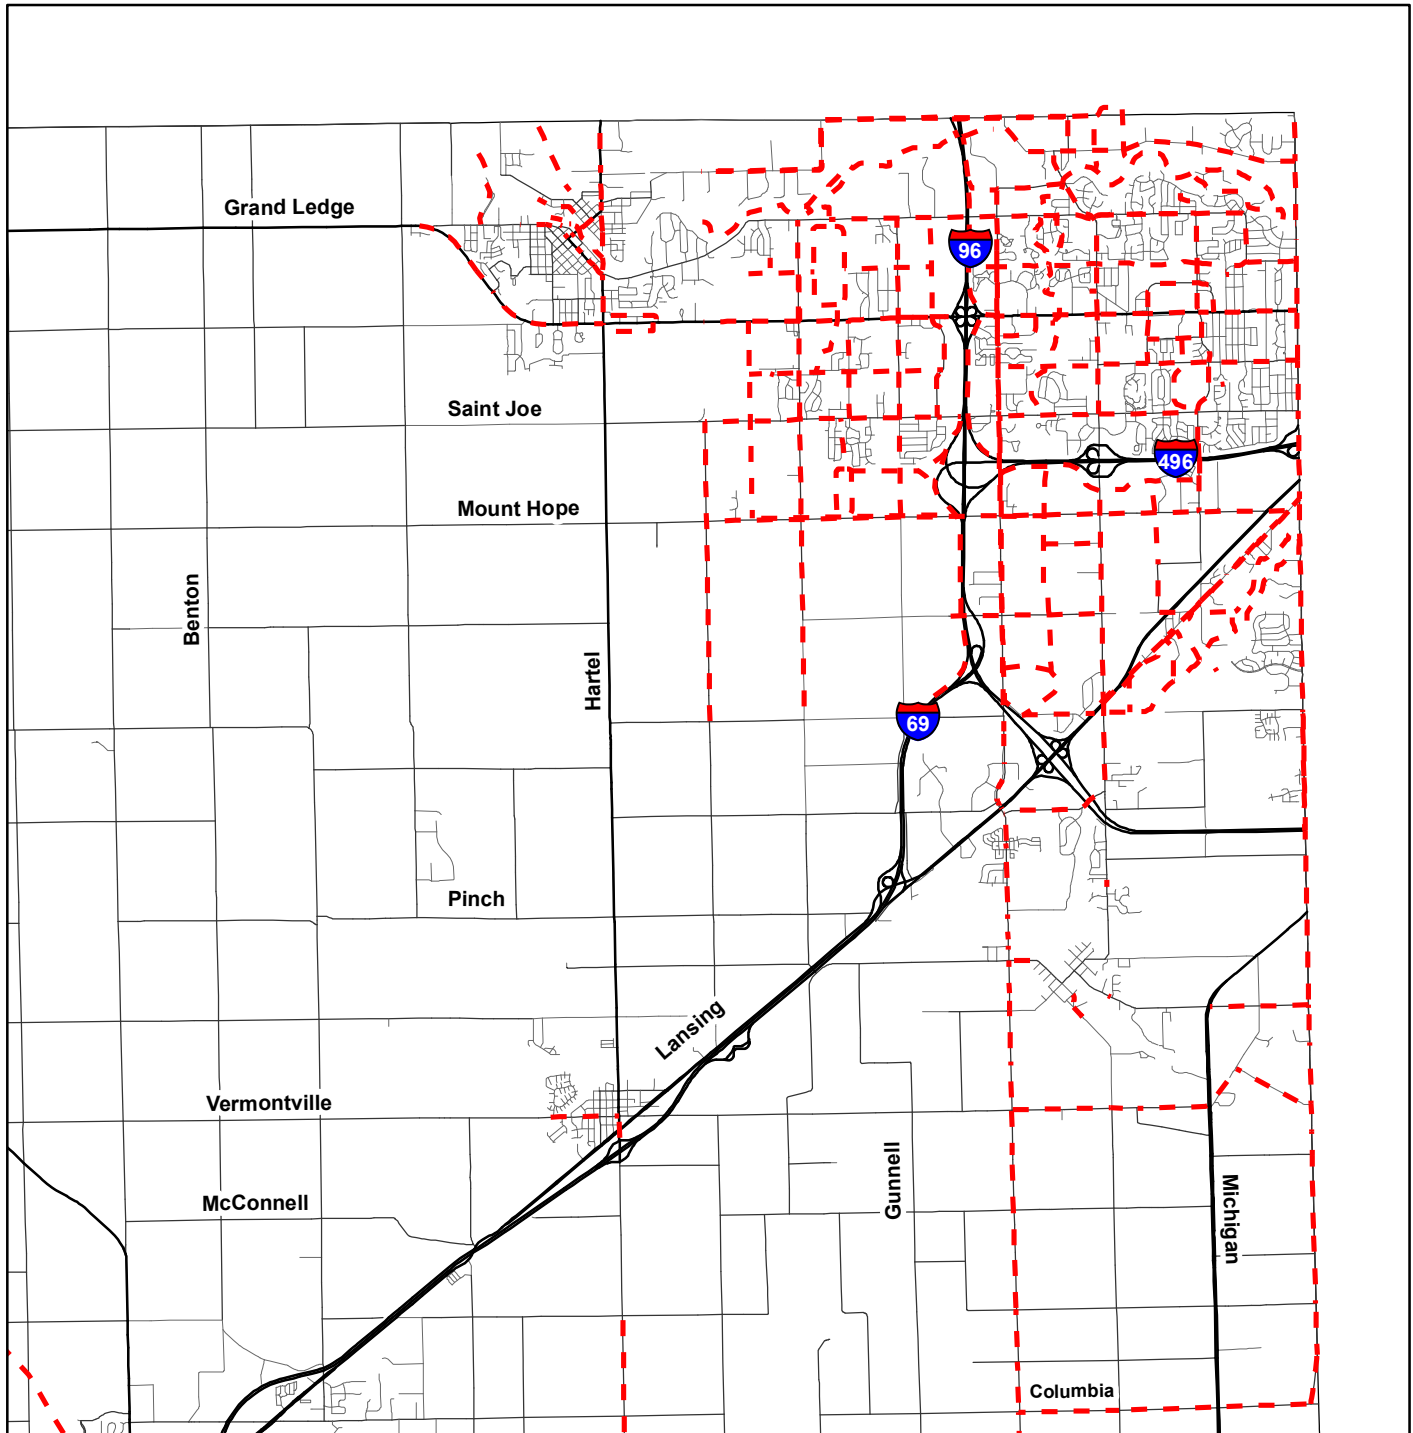

Northeast Eaton County Proposed Non-Motorized Routes

Oneida, Delta, Benton and Windsor Townships

Non-Motorized Inventory

--- Proposed Non-Motorized Routes