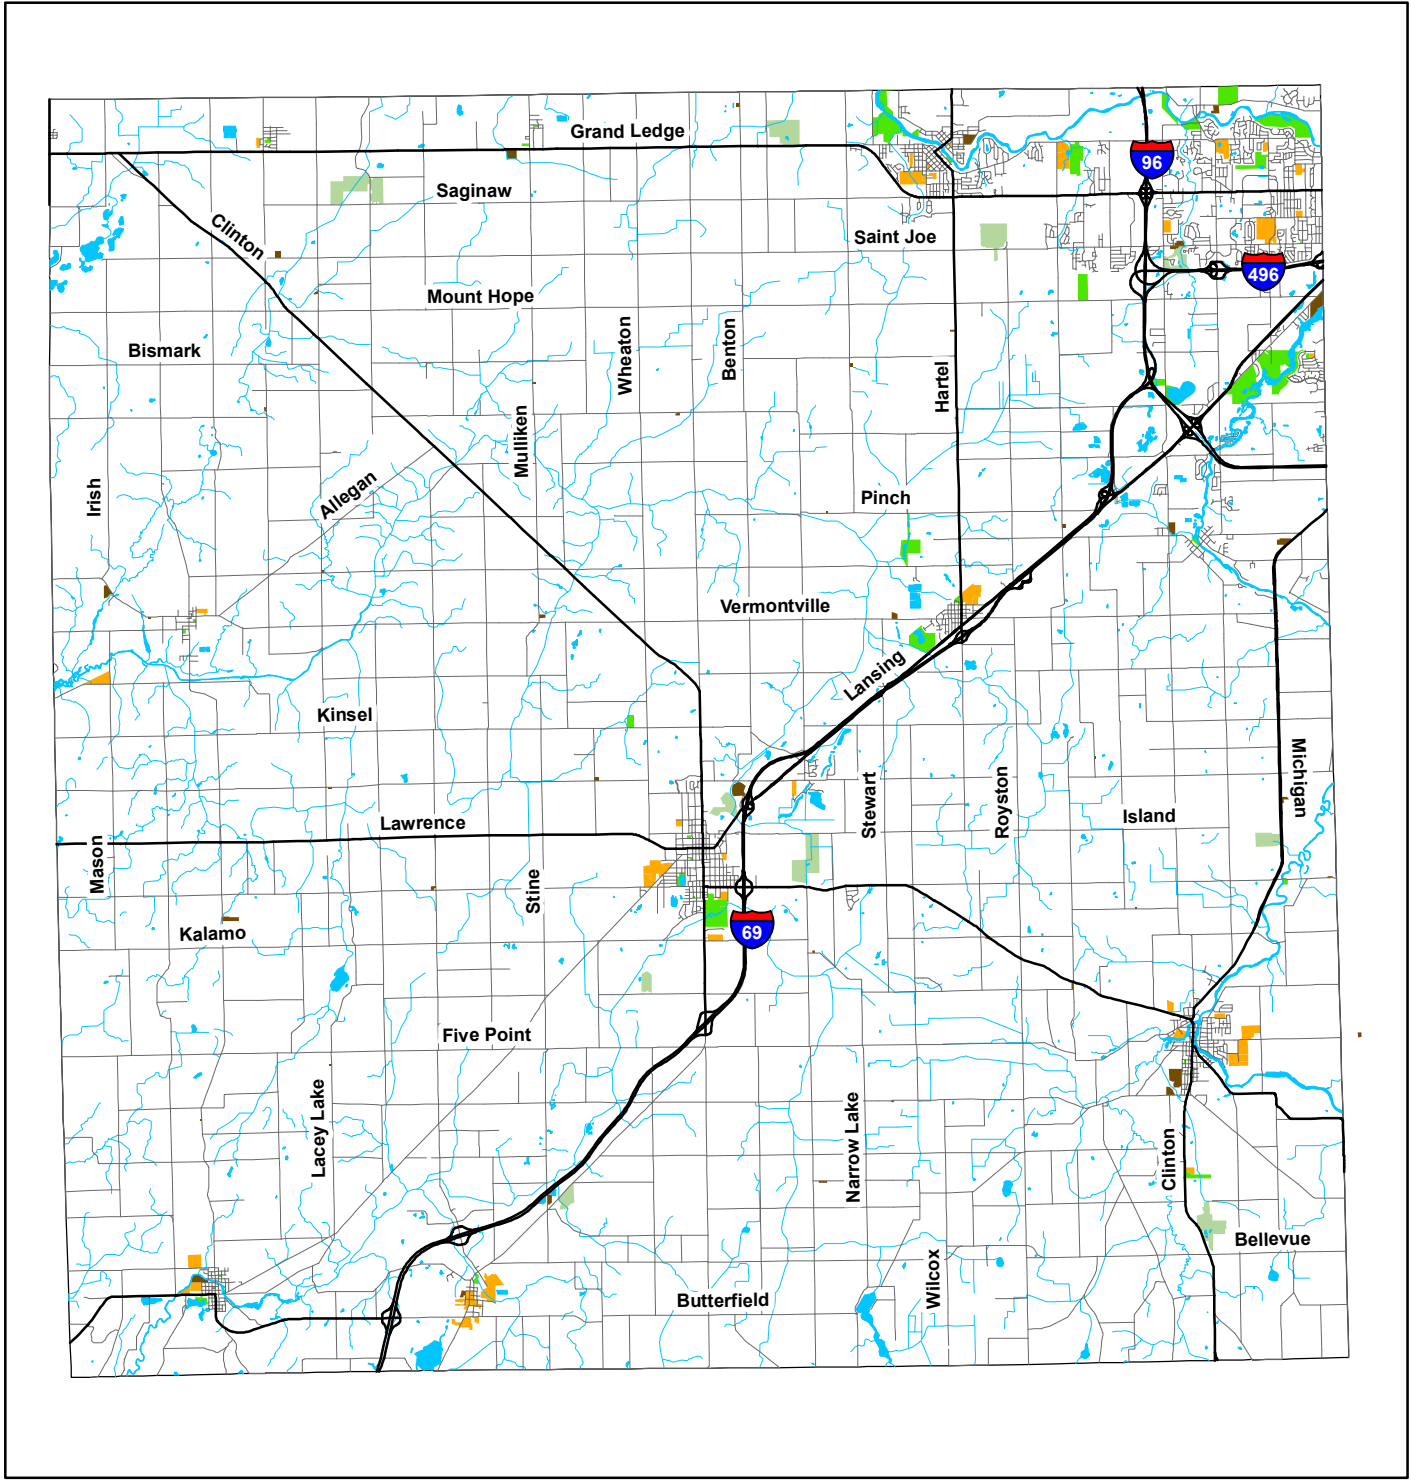

Eaton County Park and Recreational Areas

Park and Recreational Areas and Cemeteries

- | | | |
|---|---|---|
|  Park |  Golf Course |  Stream |
|  State Park |  School |  Body of Water |
|  Private Park |  Cemetery | |

Source: Local Park and Recreation Plans,
Updated 2000
Tri-County Regional Planning Commission, 2008

Produced By: Tri-County Regional Planning Commission
February 5, 2008

This map was created for planning purposes from a variety of sources. It is neither a survey nor a legal document. Information provided by other agencies should be verified with them where appropriate.