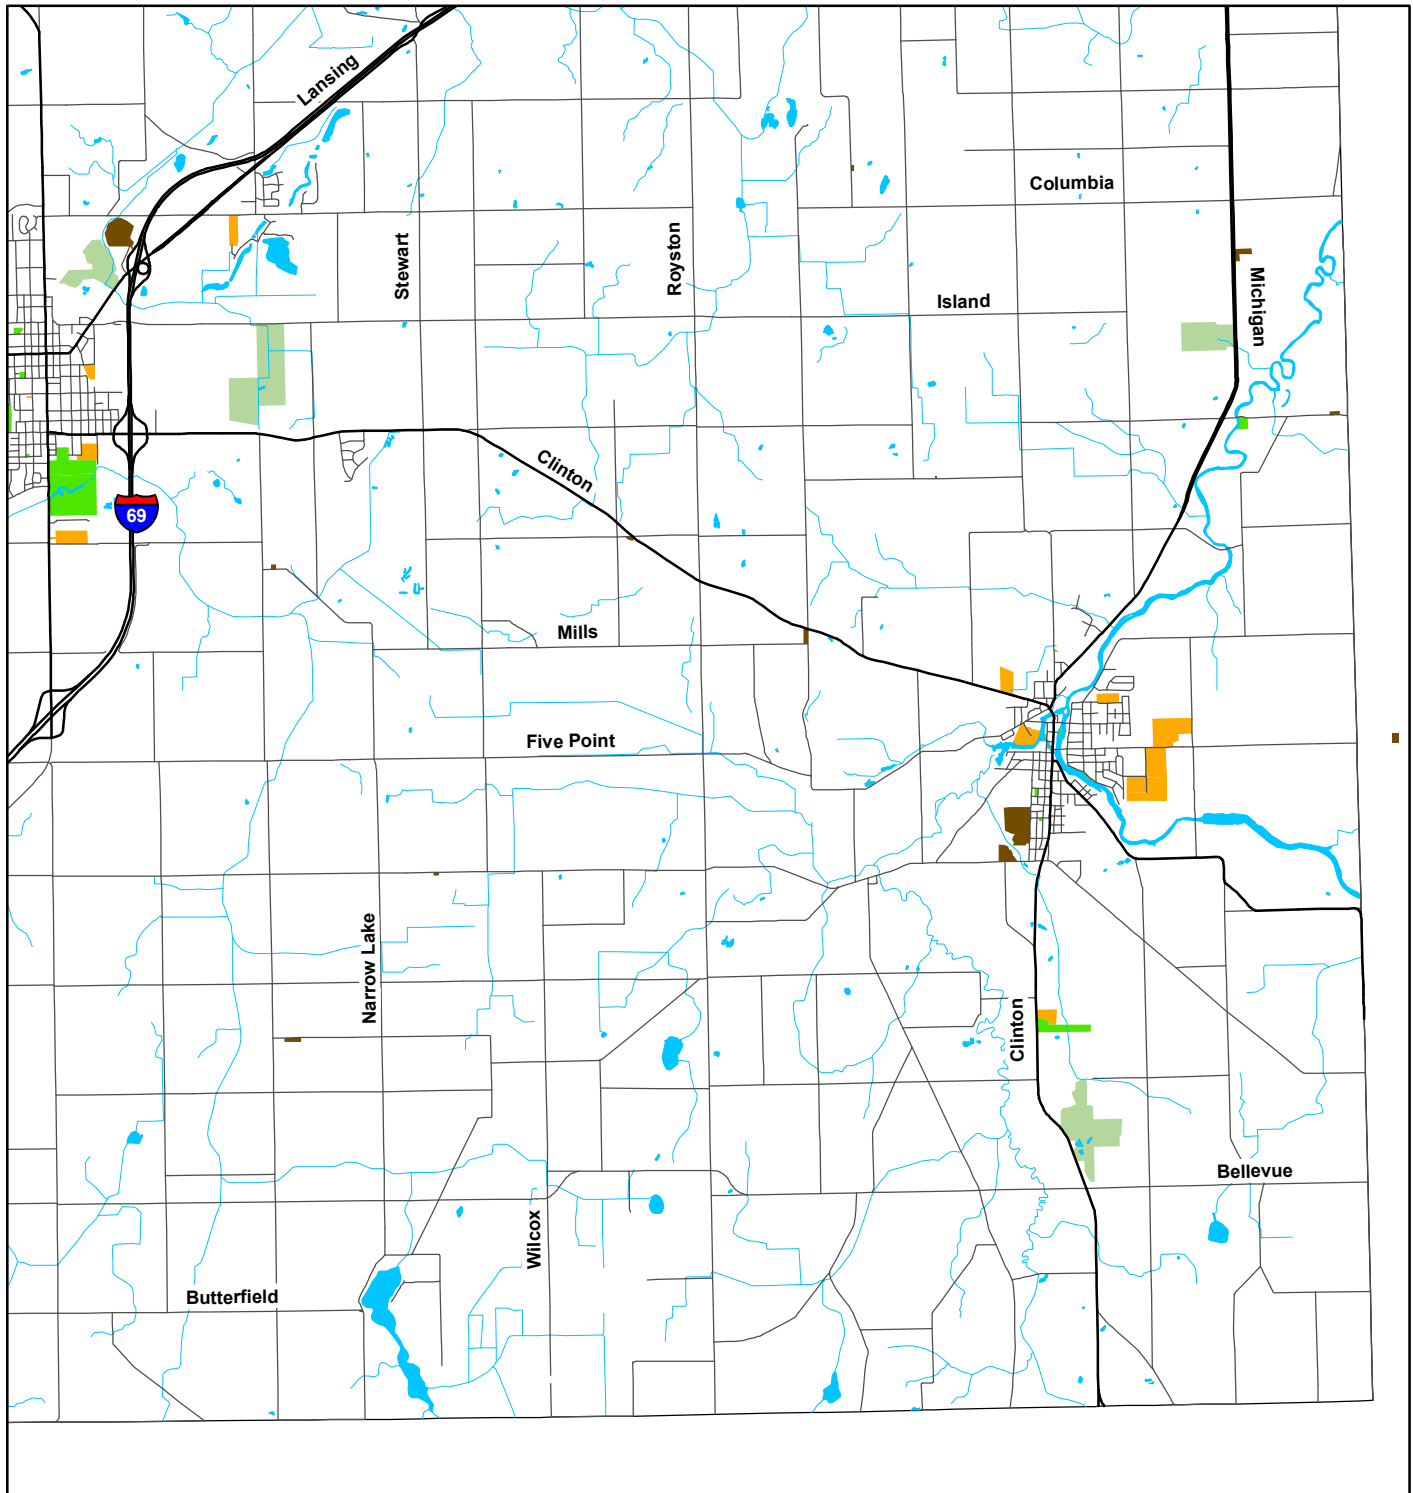

50 Years of Service
1956 - 2006
www.mitcrpc.org

Southeast Eaton County Park and Recreational Areas

Eaton, Eaton Rapids, Brookfield and Hamlin Townships

Park and Recreational Areas and Cemeteries

- Park
- Golf Course
- Private Park
- State Park
- School
- Cemetery
- Stream
- Body of Water

Source: Local Park and Recreation Plans,
Updated 2000
Tri-County Regional Planning Commission, 2008

Produced By: Tri-County Regional Planning Commission
February 5, 2008

This map was created for planning purposes from a variety of sources. It is neither a survey nor a legal document. Information provided by other agencies should be verified with them where appropriate.