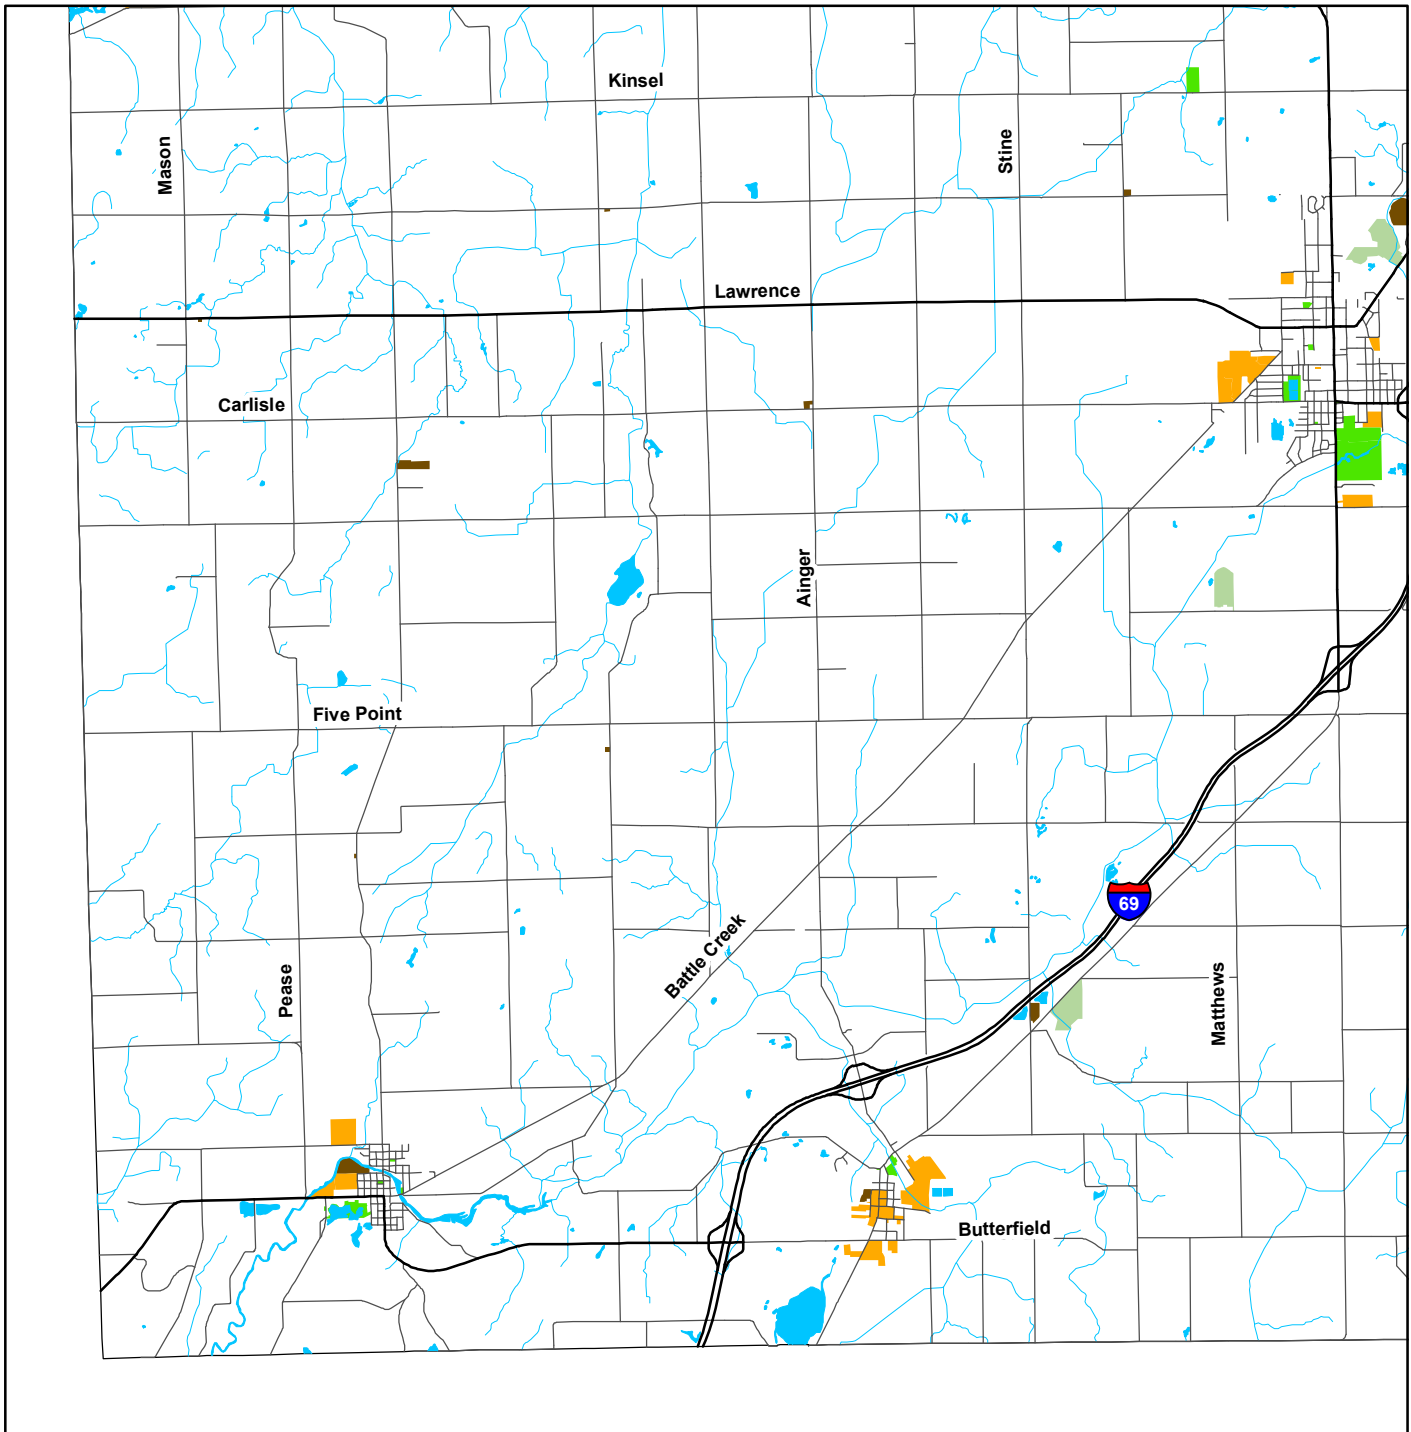

Southwest Eaton County Park and Recreational Areas

Kalamo, Carmel, Bellevue and Walton Townships

Park and Recreational Areas and Cemeteries

- Park
- Golf Course
- Stream
- State Park
- School
- Body of Water
- Private Park
- Cemetery

Source: Local Park and Recreation Plans,
Updated 2000
Tri-County Regional Planning Commission, 2008

Produced By: Tri-County Regional Planning Commission
February 5, 2008

This map was created for planning purposes from a variety of sources. It is neither a survey nor a legal document. Information provided by other agencies should be verified with them where appropriate.