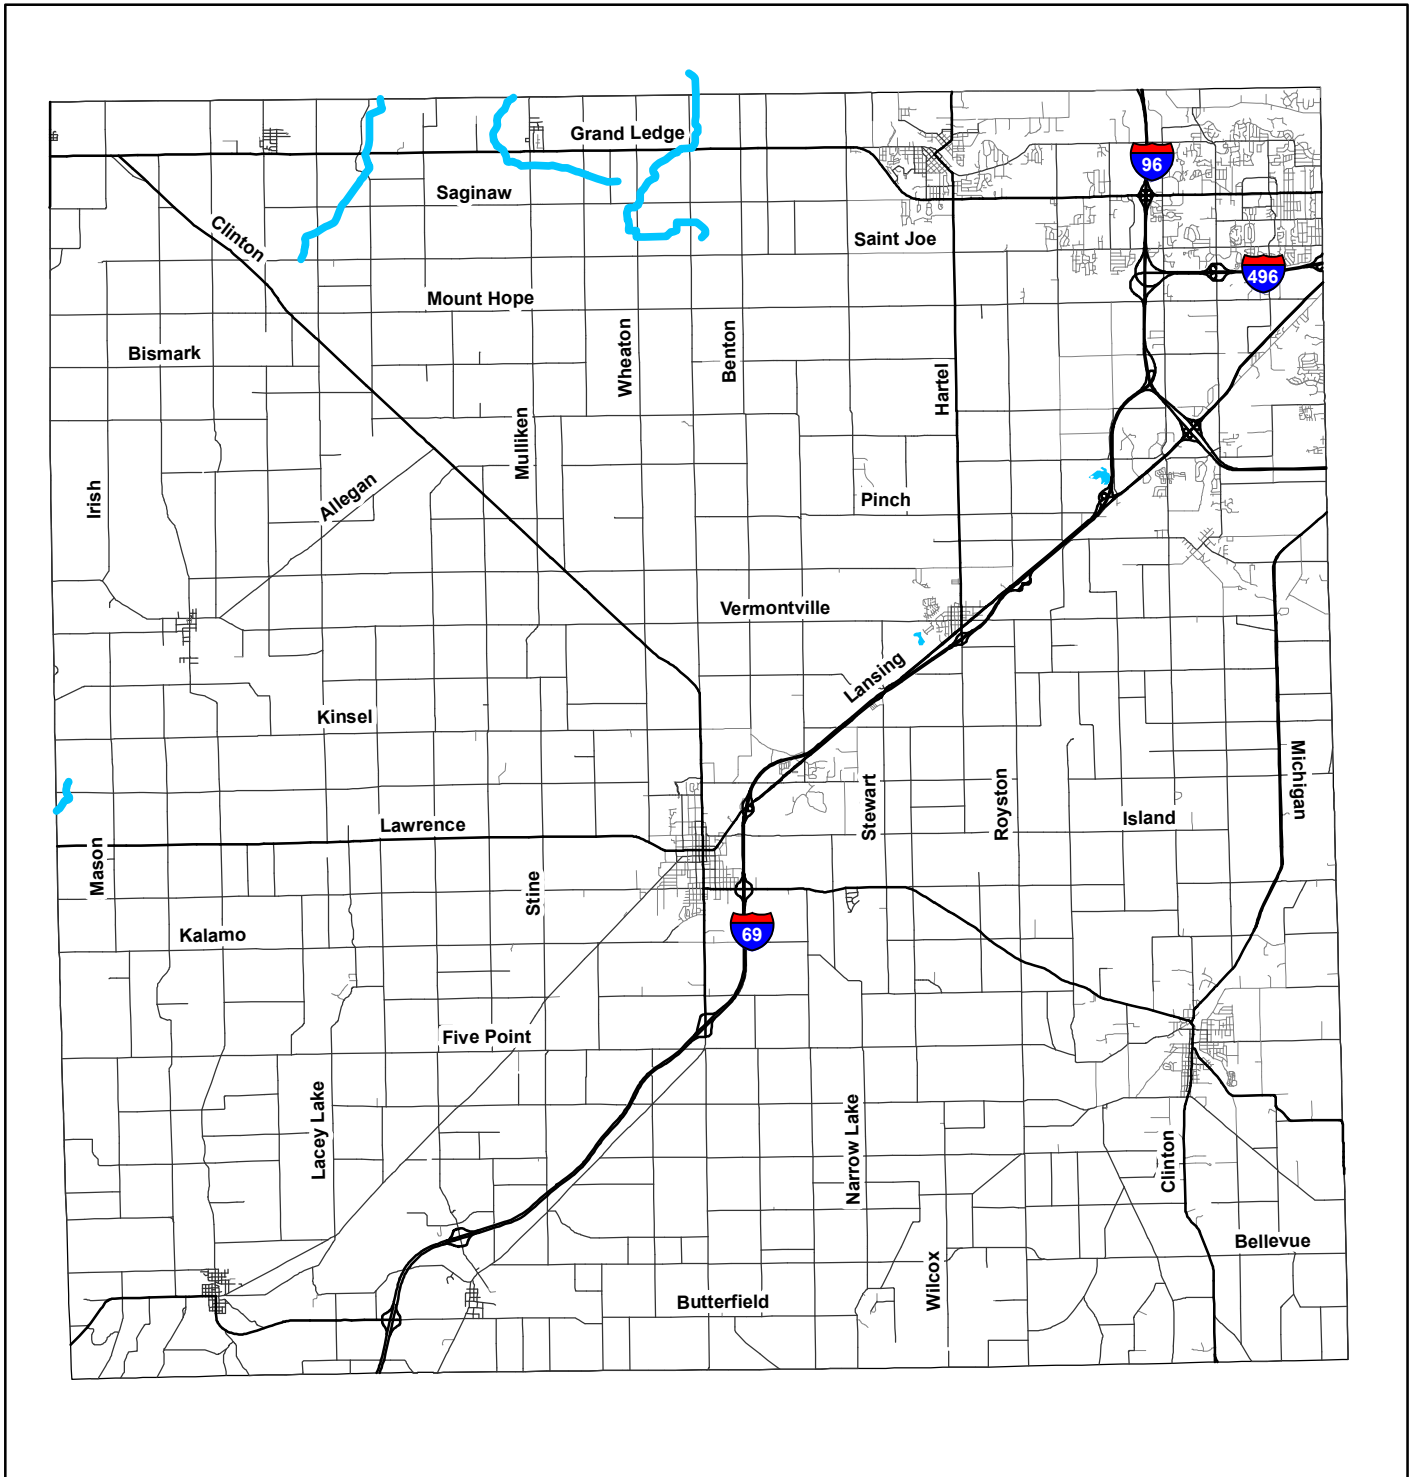

Eaton County Trout Lake and Streams

Trout Lake and Stream Inventory

-  Trout Stream
-  Trout Lake

Source: Department of Natural Resources,
Fisheries Division, State of Michigan, 2000

Produced By: Tri-County Regional Planning Commission
February 5, 2008

This map was created for planning purposes from a variety of sources. It is neither a survey nor a legal document. Information provided by other agencies should be verified with them where appropriate.