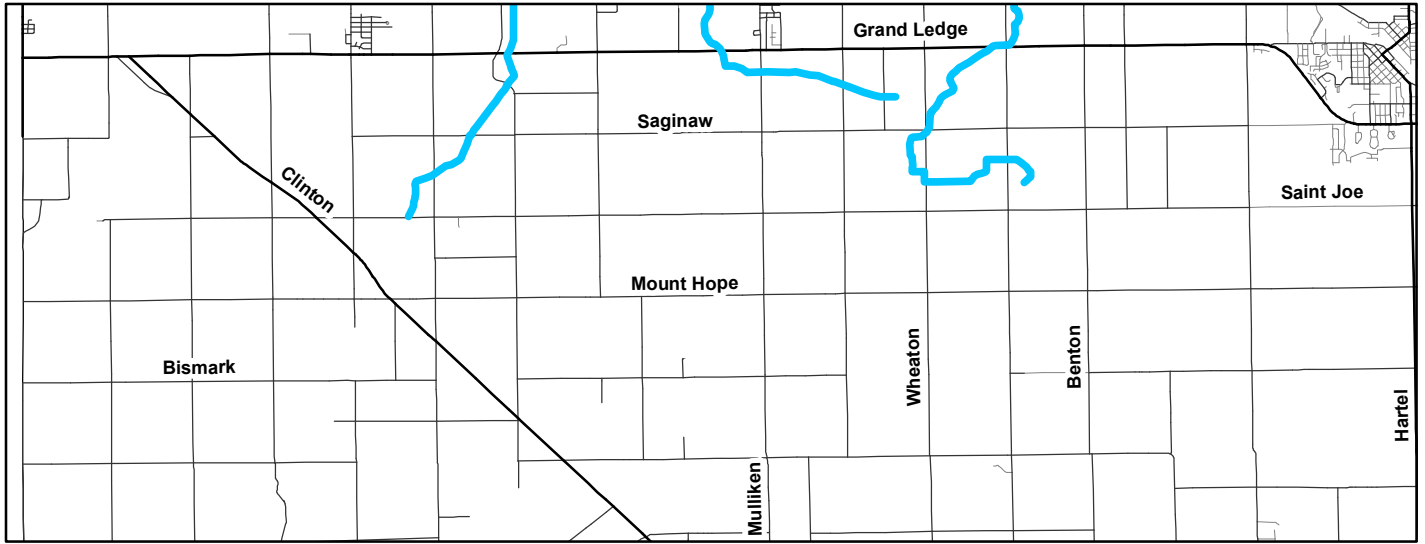

Eaton County Trout Lake and Streams

Sunfield, Roxand, Oneida, Kalamo, Windsor and Benton Townships

Sunfield, Roxand and Oneida Townships

Kalamo Township

Windsor and Benton Townships

Trout Lake and Stream Inventory

-  Trout Stream
-  Trout Lake