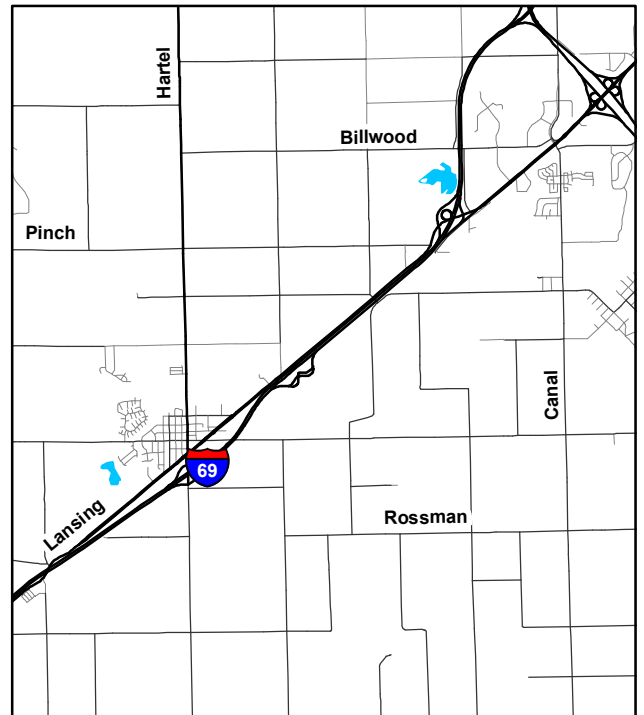

Eaton County Trout Lake and Streams

Sunfield, Roxand, Oneida, Kalamo, Windsor and Benton Townships

Sunfield, Roxand and Oneida Townships

Kalamo Township

Windsor and Benton Townships

Trout Lake and Stream Inventory

-  Trout Stream
-  Trout Lake