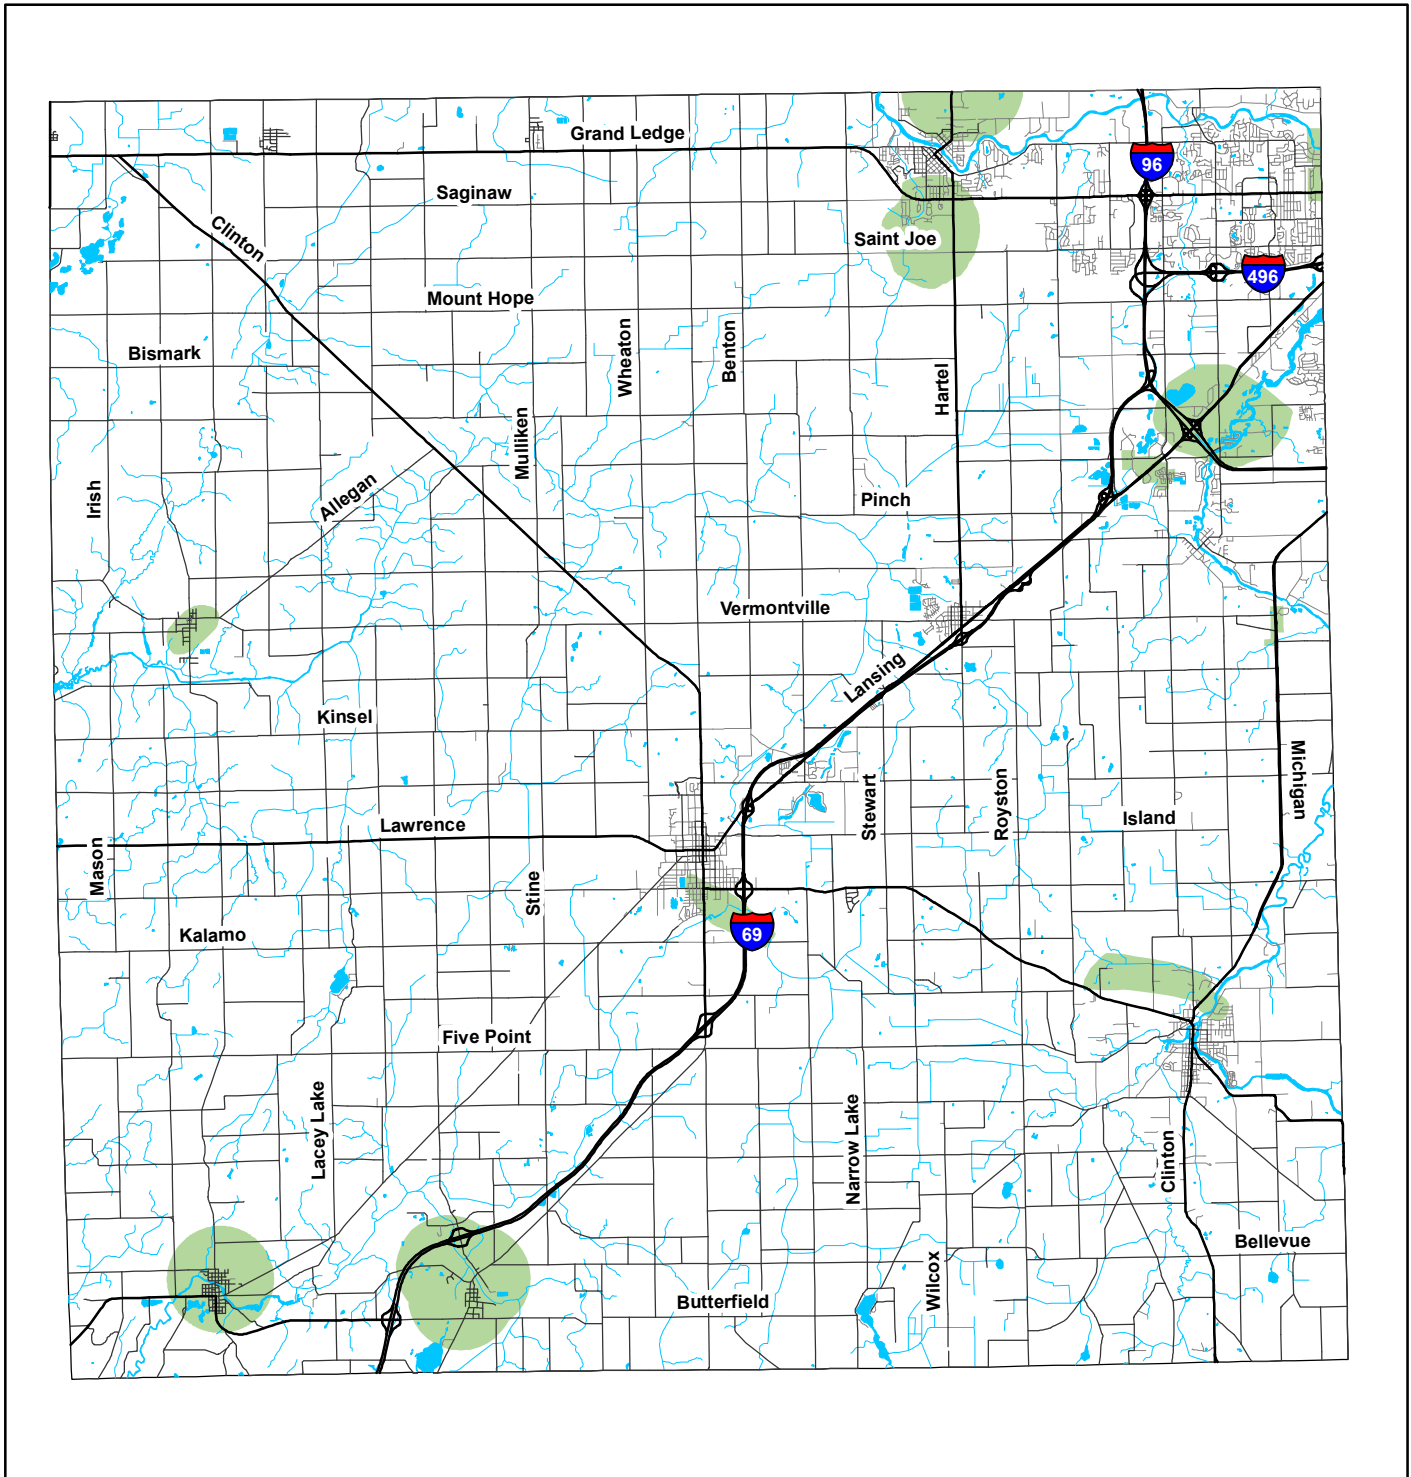

Eaton County Wellhead Protection Areas

Wellhead Inventory

-  Wellhead Protection Area
-  Stream
-  Body of Water

Source: Department of Environmental Quality,
State of Michigan, January, 2006
Tri-County Regional Planning Commission, 2008

Produced By: Tri-County Regional Planning Commission
February 5, 2008

This map was created for planning purposes from a variety of sources. It is neither a survey nor a legal document. Information provided by other agencies should be verified with them where appropriate.