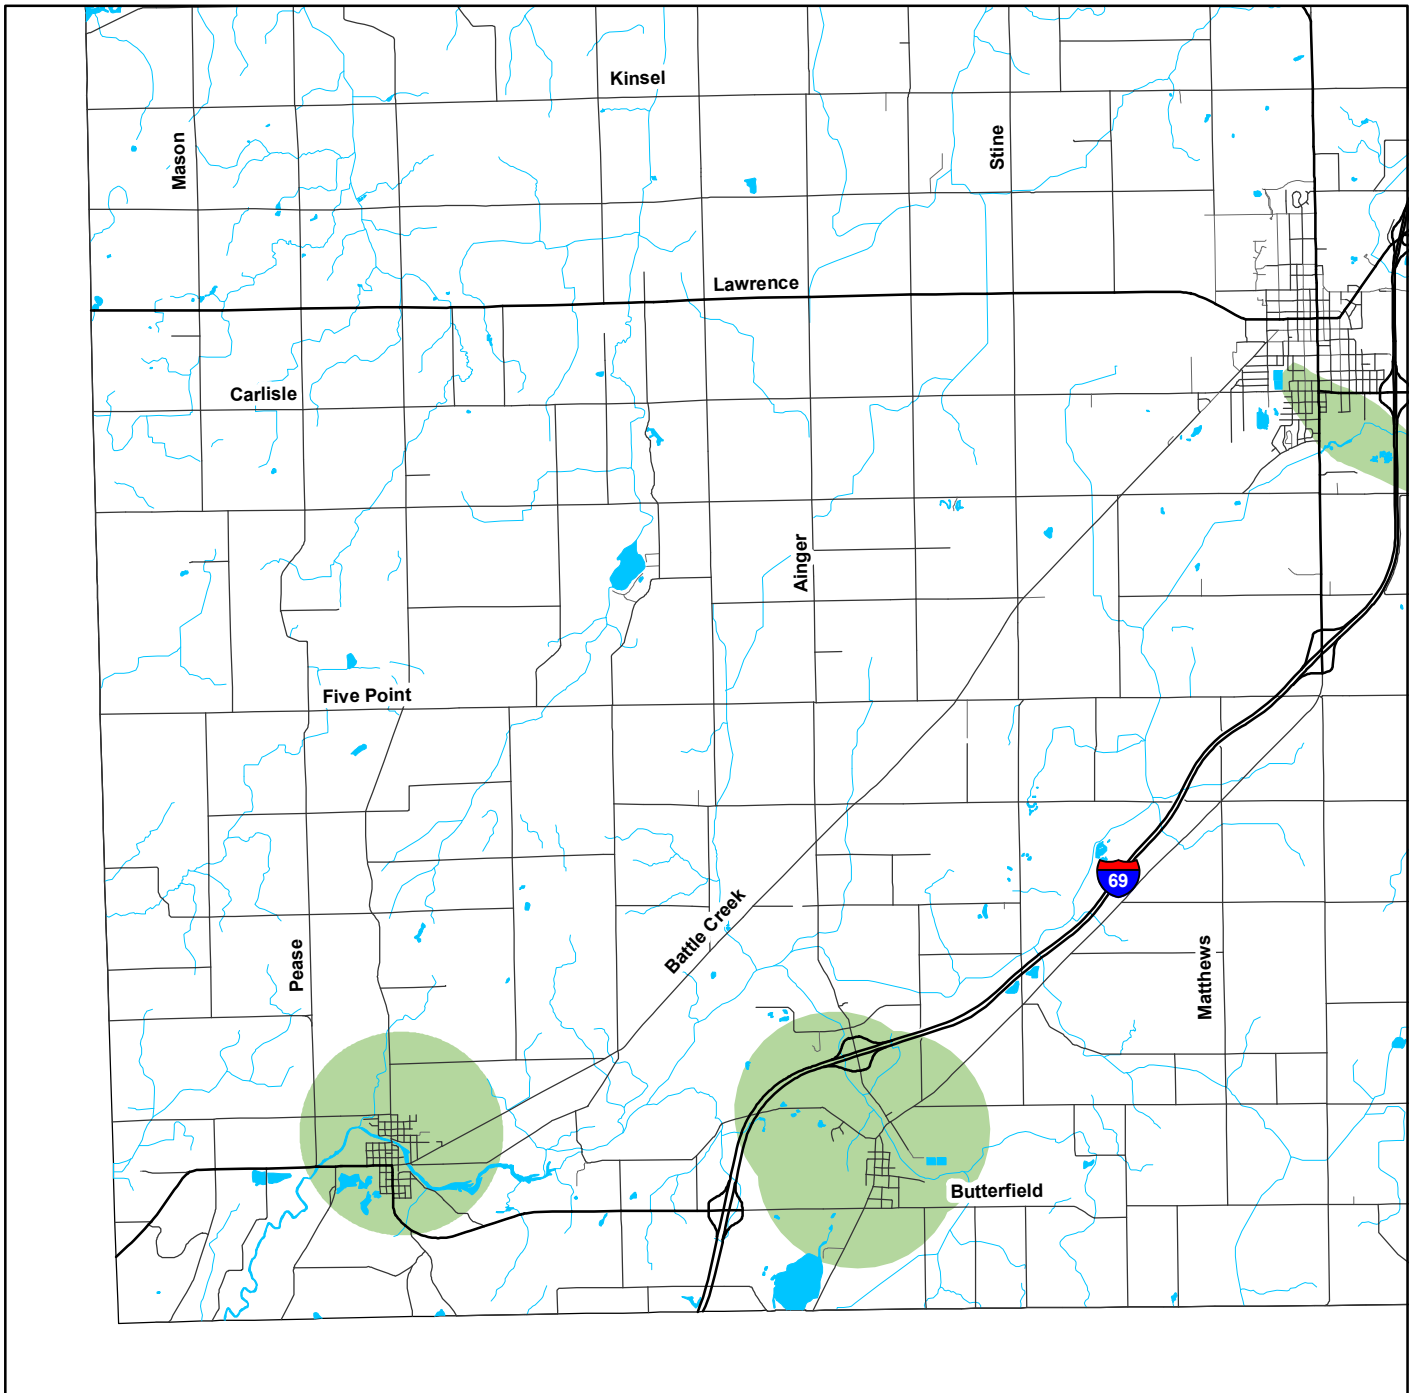

Southwest Eaton County Wellhead Protection Areas

Kalamo, Carmel, Bellevue and Walton Townships

Wellhead Inventory

-  Wellhead Protection Area
-  Stream
-  Body of Water