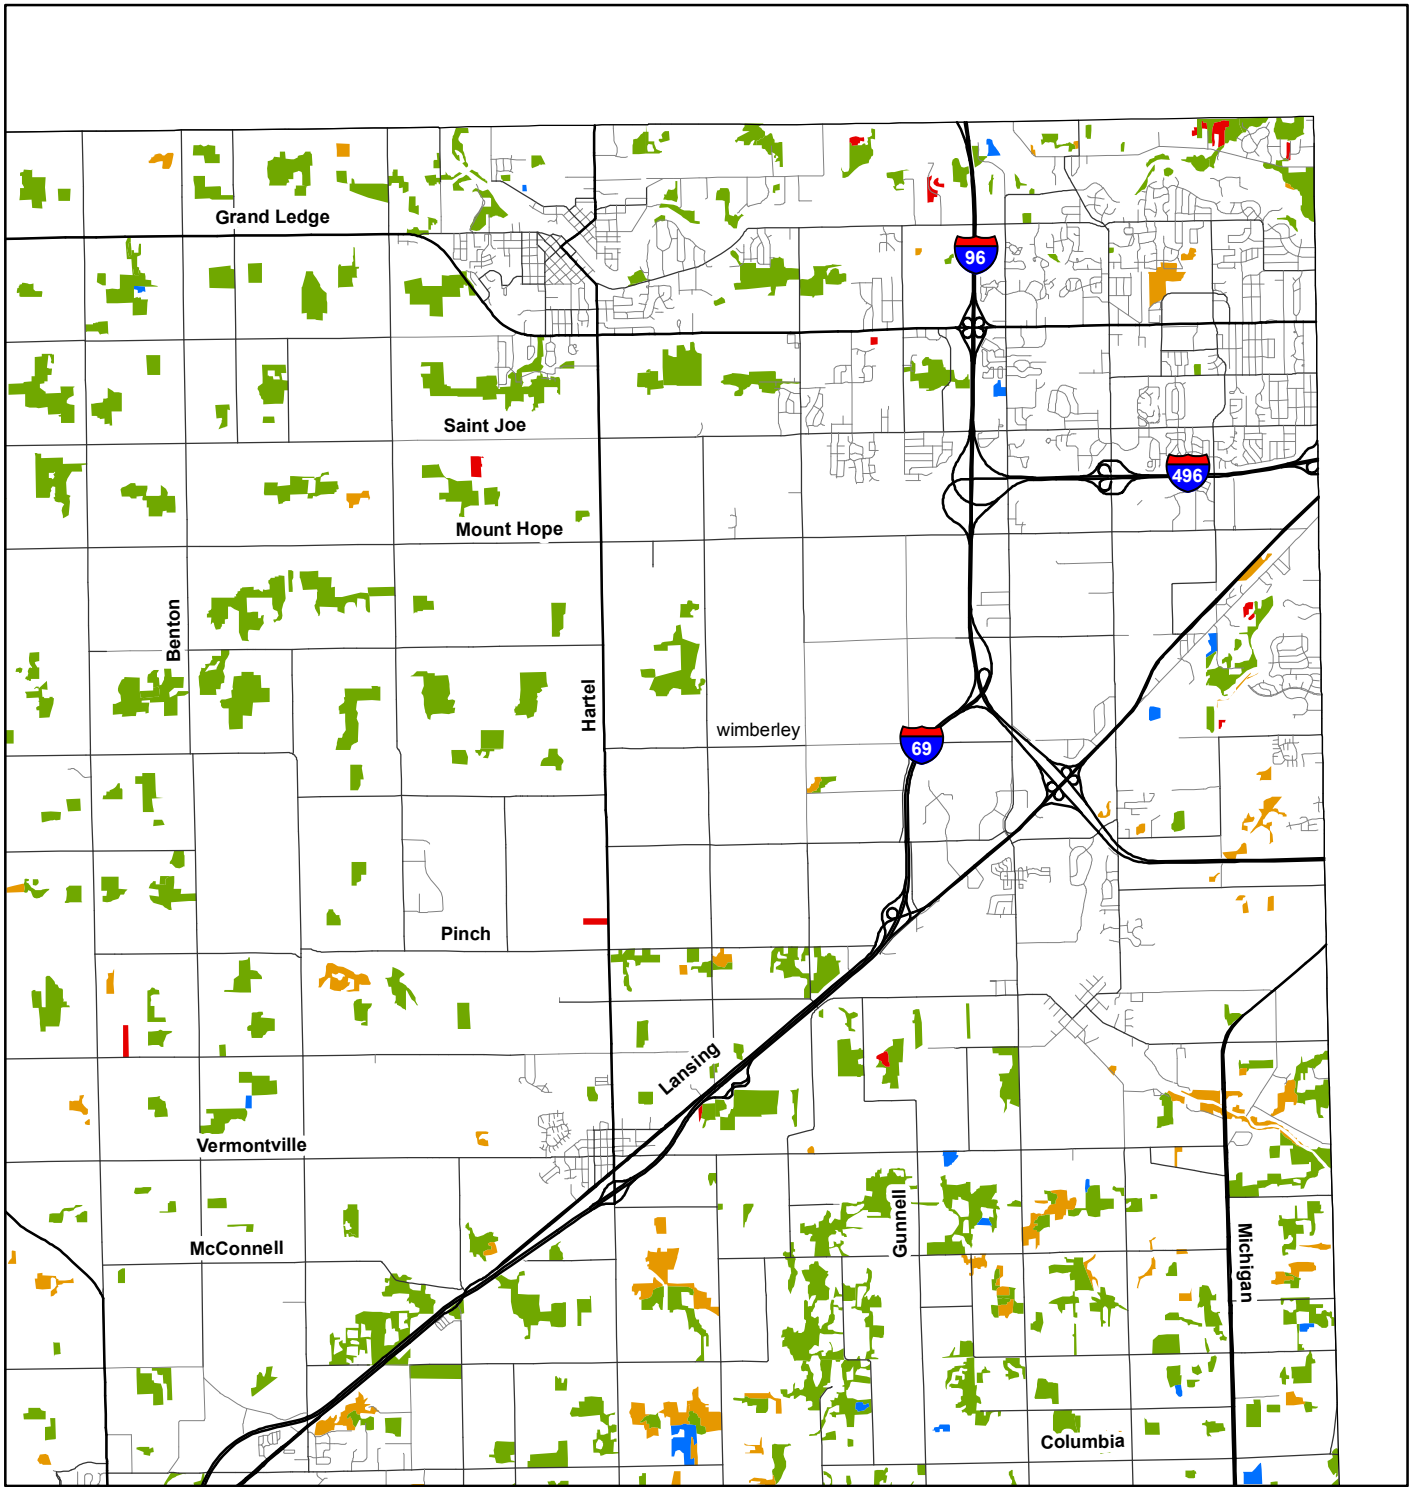

Northeast Eaton County Woodlands

Oneida, Delta, Benton and Windsor Townships

Woodland Type

- Central Harwood
- Pine
- Aspen-Birch
- Other Upland Conifer

Source: MIRIS Land Use/Land Cover, 1978
Space Imaging color satellite imagery and HNTB, 1999
Tri-County Regional Planning Commission, 2008

Produced By: Tri-County Regional Planning Commission
February 5, 2008

This map was created for planning purposes from a variety of sources. It is neither a survey nor a legal document. Information provided by other agencies should be verified with them where appropriate.