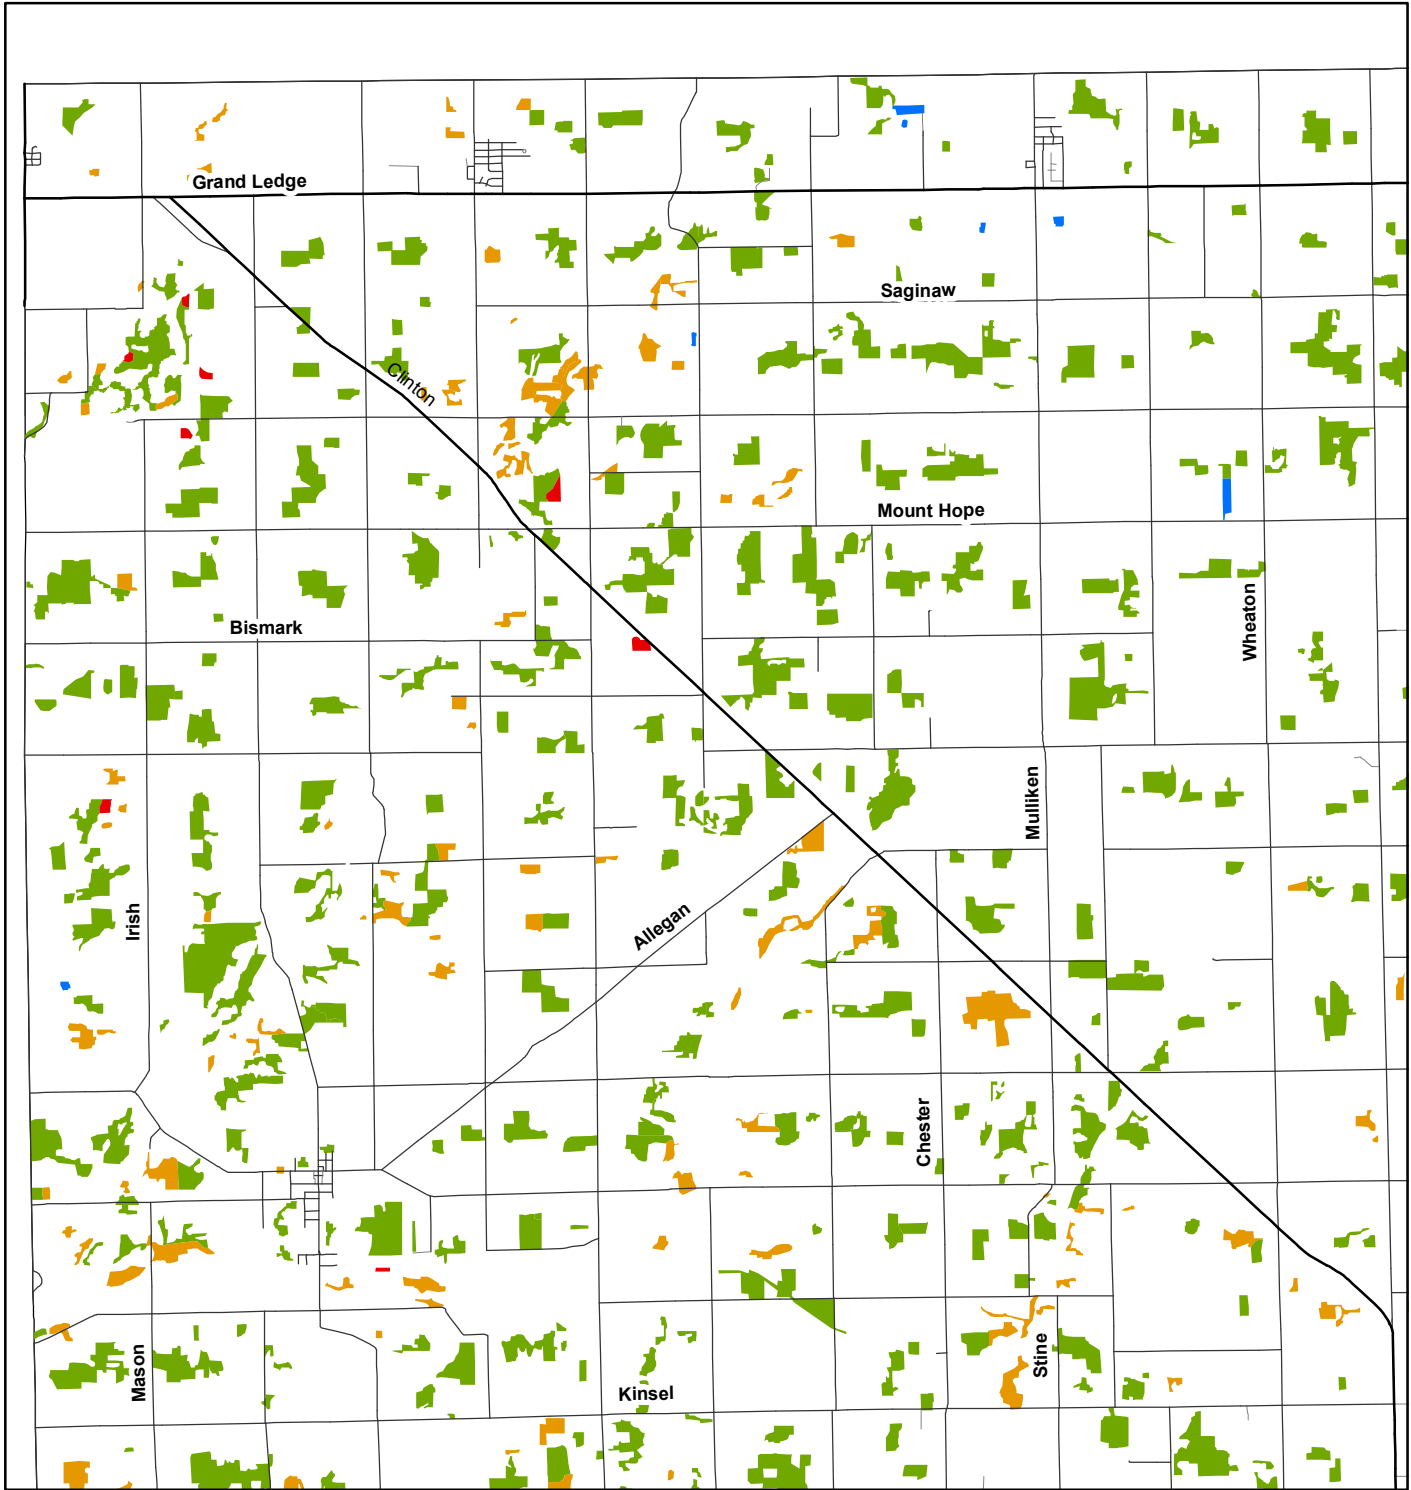

50 Years of Service
1956 - 2006
www.mitrpc.org

Northwest Eaton County Woodlands

Sunfield, Roxand, Vermontville and Chester Townships

Woodland Type

- Central Harwood
- Pine
- Aspen-Birch
- Other Upland Conifer

Source: MIRIS Land Use/Land Cover, 1978
Space Imaging color satellite imagery and HNTB, 1999
Tri-County Regional Planning Commission, 2008

Produced By: Tri-County Regional Planning Commission
February 5, 2008

This map was created for planning purposes from a variety of sources. It is neither a survey nor a legal document. Information provided by other agencies should be verified with them where appropriate.