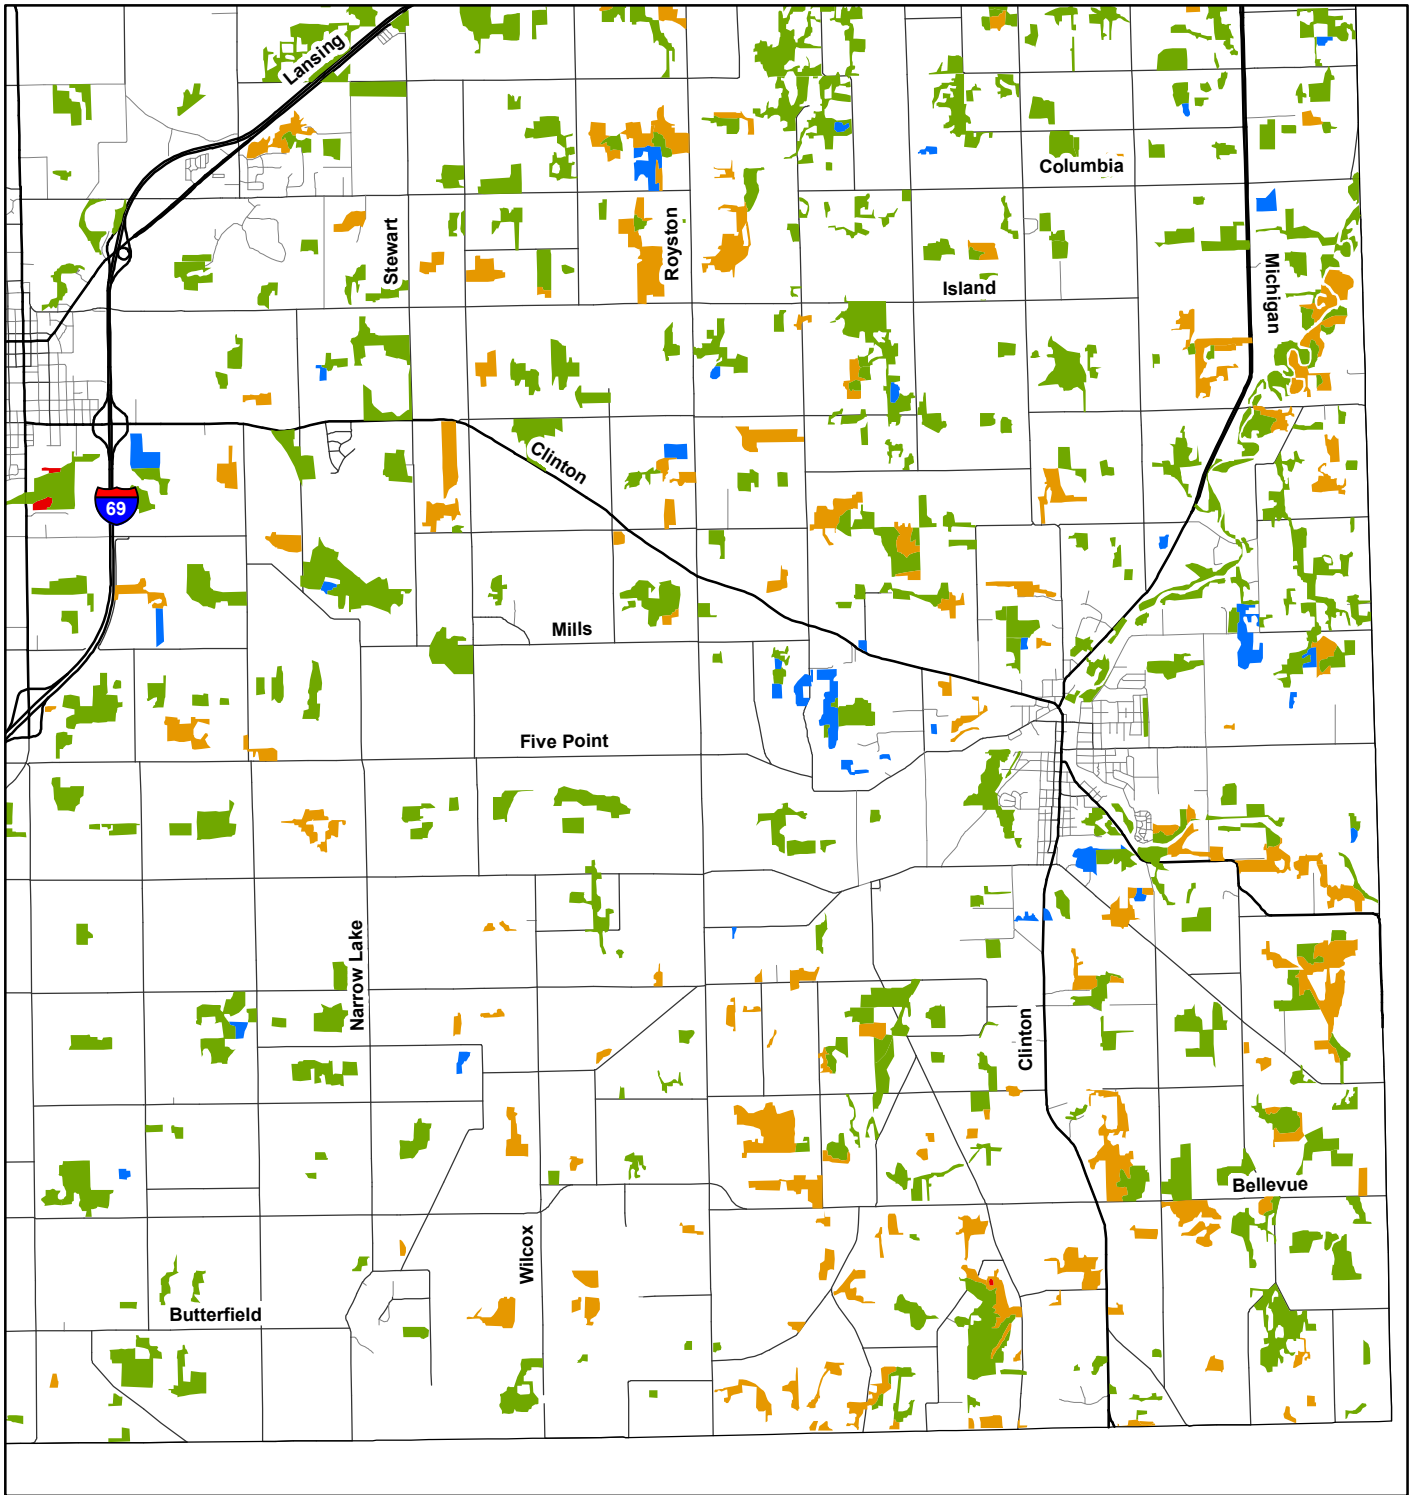

50 Years of Service  
1956 - 2006  
www.mitrpc.org

# Southeast Eaton County Woodlands

Eaton, Eaton Rapids, Brookfield and Hamlin Townships

## Woodland Type

- Central Harwood
- Pine
- Aspen-Birch
- Other Upland Conifer

Source: MIRIS Land Use/Land Cover, 1978  
Space Imaging color satellite imagery and HNTB, 1999  
Tri-County Regional Planning Commission, 2008

Produced By: Tri-County Regional Planning Commission  
February 5, 2008

This map was created for planning purposes from a variety of sources. It is neither a survey nor a legal document. Information provided by other agencies should be verified with them where appropriate.