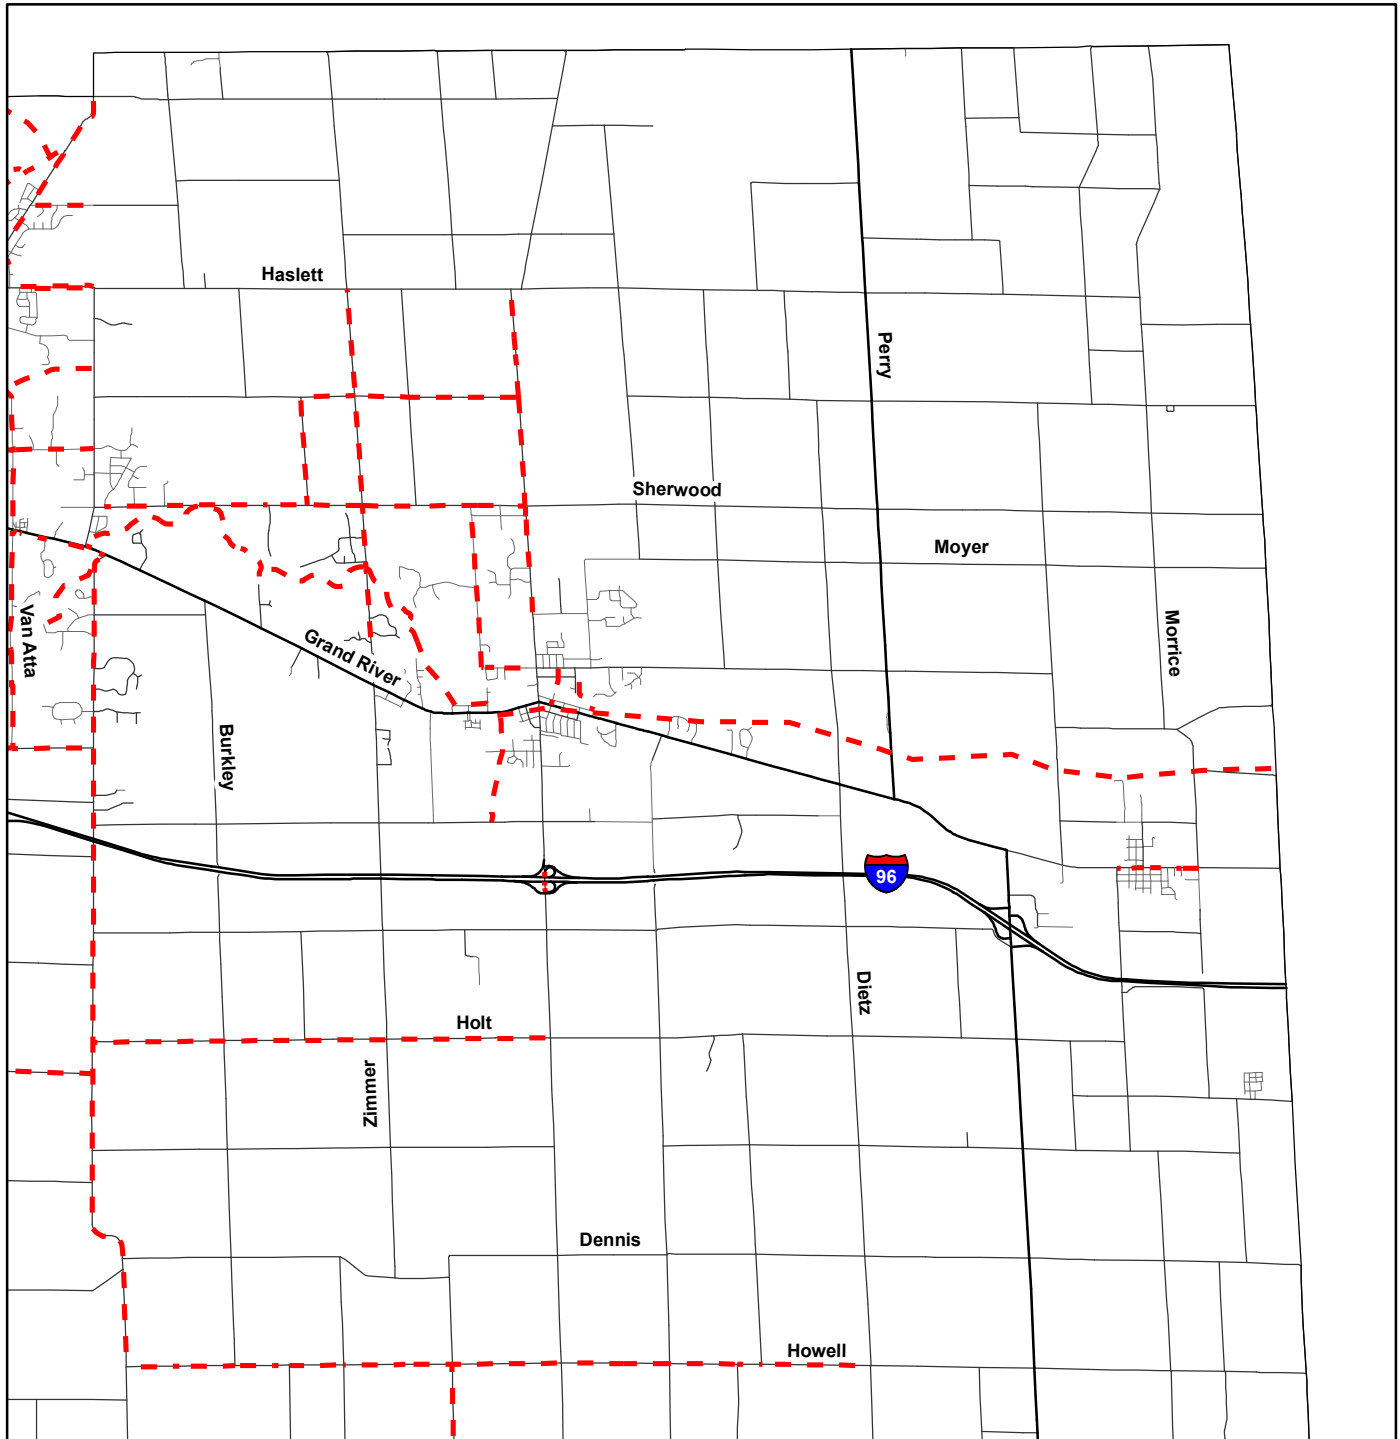

Northeast Ingham County Proposed Non-Motorized Routes

Williamston, Locke, Wheatfield and Leroy Townships

Non-Motorized Inventory

--- Proposed Non-Motorized Route