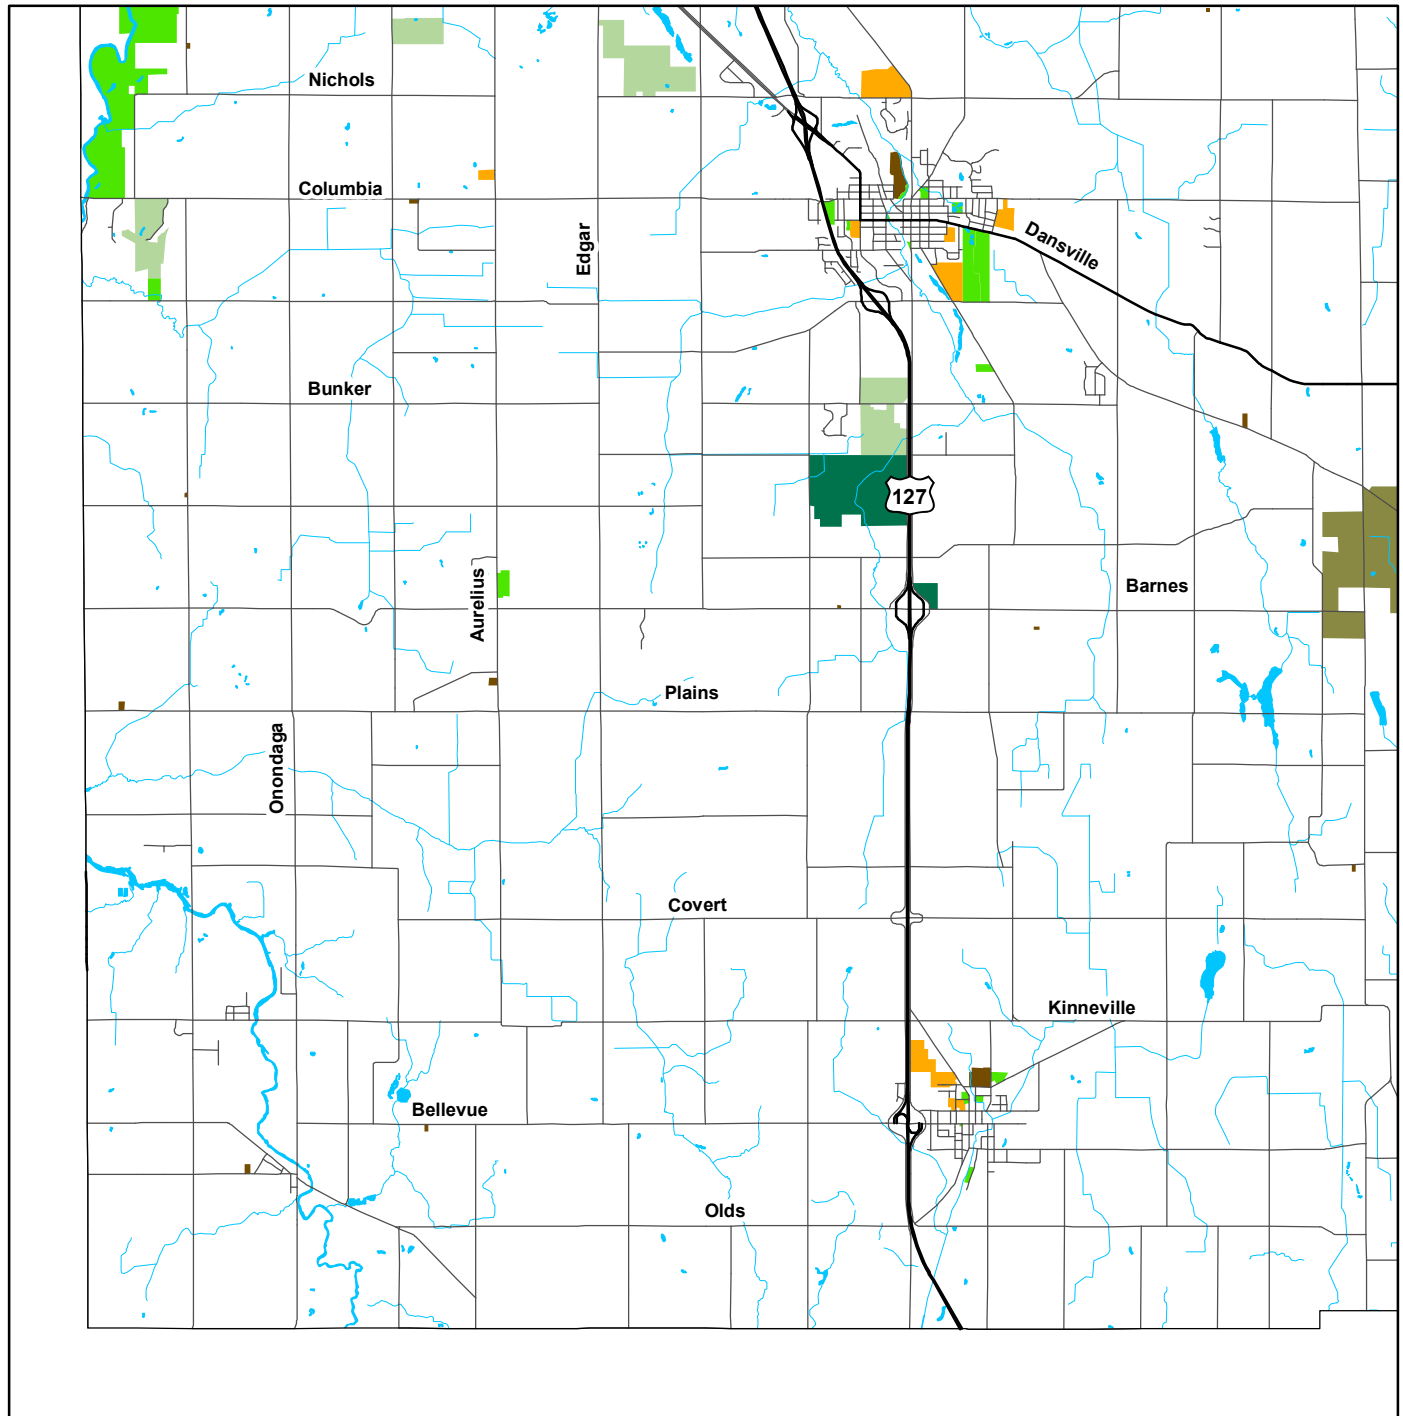

50 Years of Service
1956 - 2006
www.mitrpc.org

Southwest Ingham County Park and Recreational Areas

Aurelius, Vevy, Onondaga and Leslie Townships

Park and Recreational Areas and Cemeteries

- | | | |
|--------------|-------------|---------------|
| Park | Golf Course | Stream |
| State Park | School | Body of Water |
| Private Park | Cemetery | |

Source: Local Park and Recreation Plans,
Updated 2000
Tri-County Regional Planning Commission, 2008

Produced By: Tri-County Regional Planning Commission
February 5, 2008

This map was created for planning purposes from a variety of sources. It is neither a survey nor a legal document. Information provided by other agencies should be verified with them where appropriate.