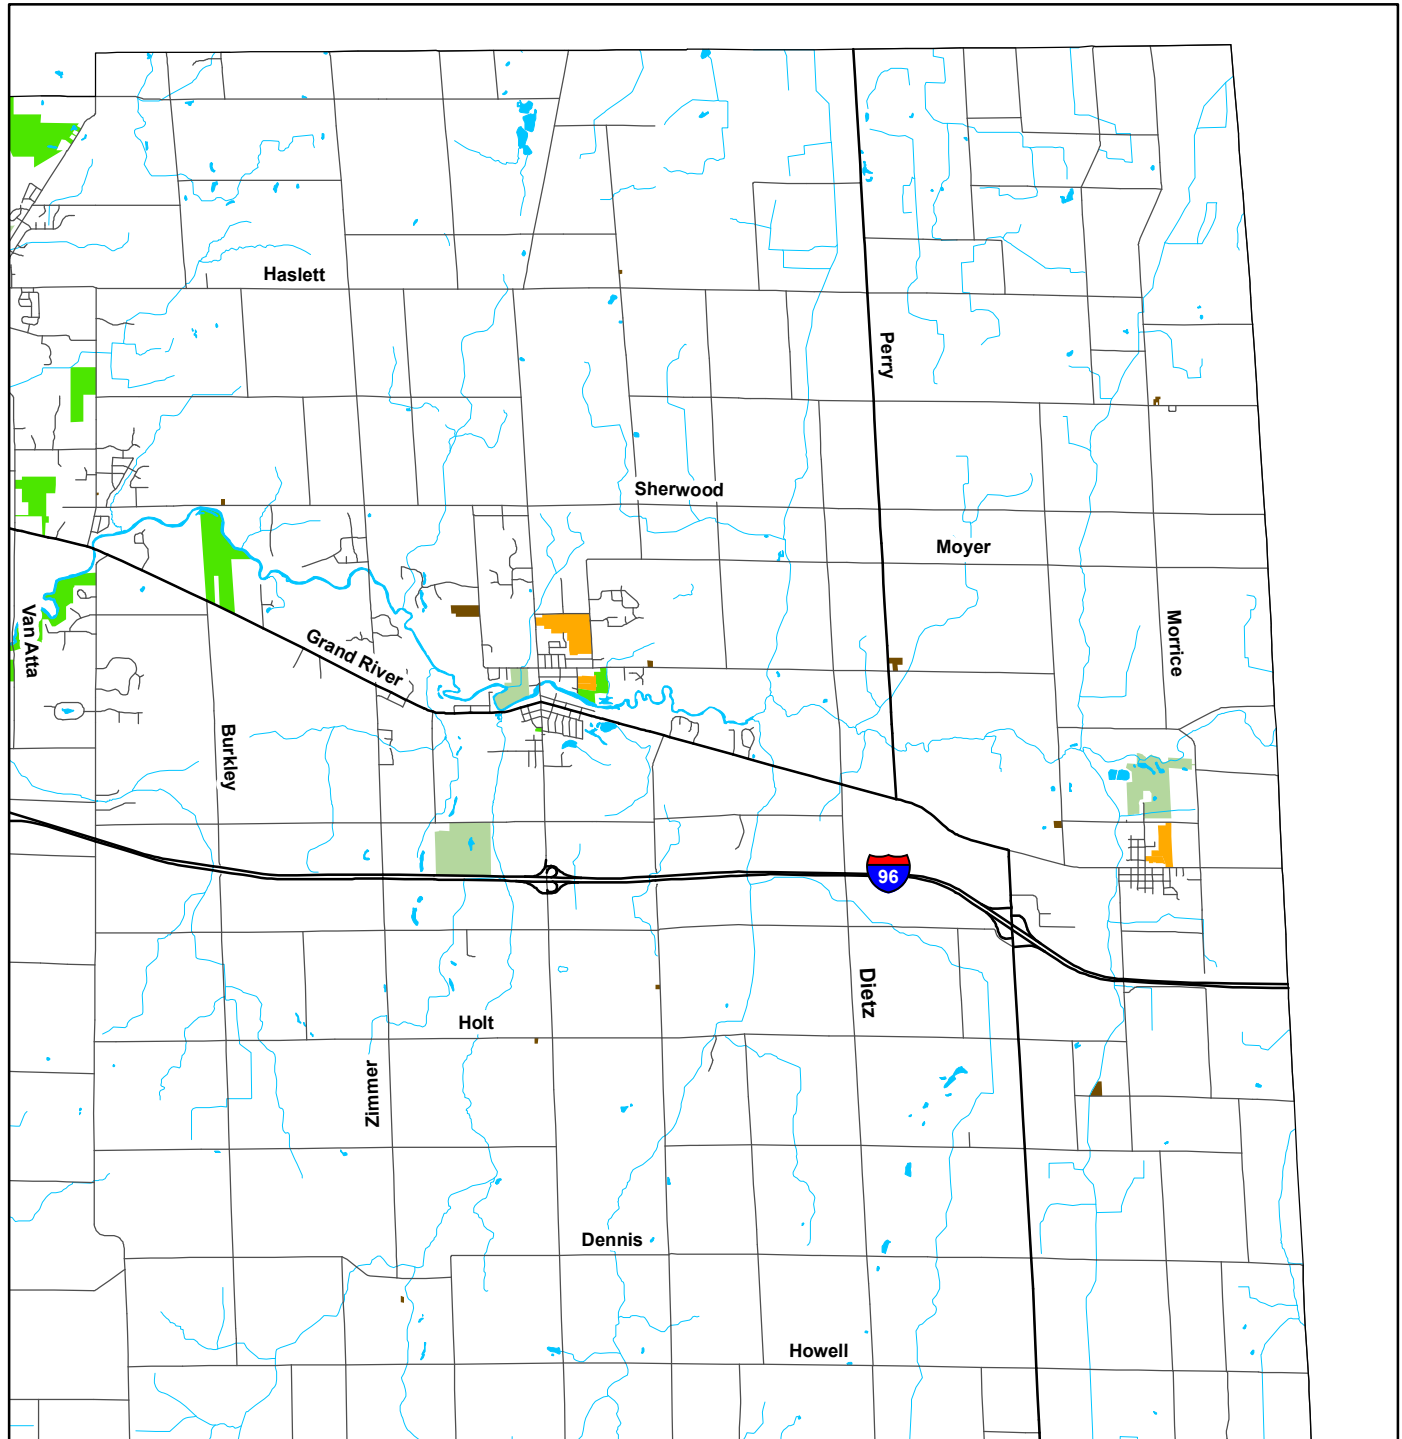

Northeast Ingham County Park and Recreational Areas

Williamston, Locke, Wheatfield and Leroy Townships

Park and Recreational Areas and Cemeteries

Source: Local Park and Recreation Plans,
Updated 2000
Tri-County Regional Planning Commission, 2008

Produced By: Tri-County Regional Planning Commission
February 5, 2008

This map was created for planning purposes from a variety of sources. It is neither a survey nor a legal document. Information provided by other agencies should be verified with them where appropriate.