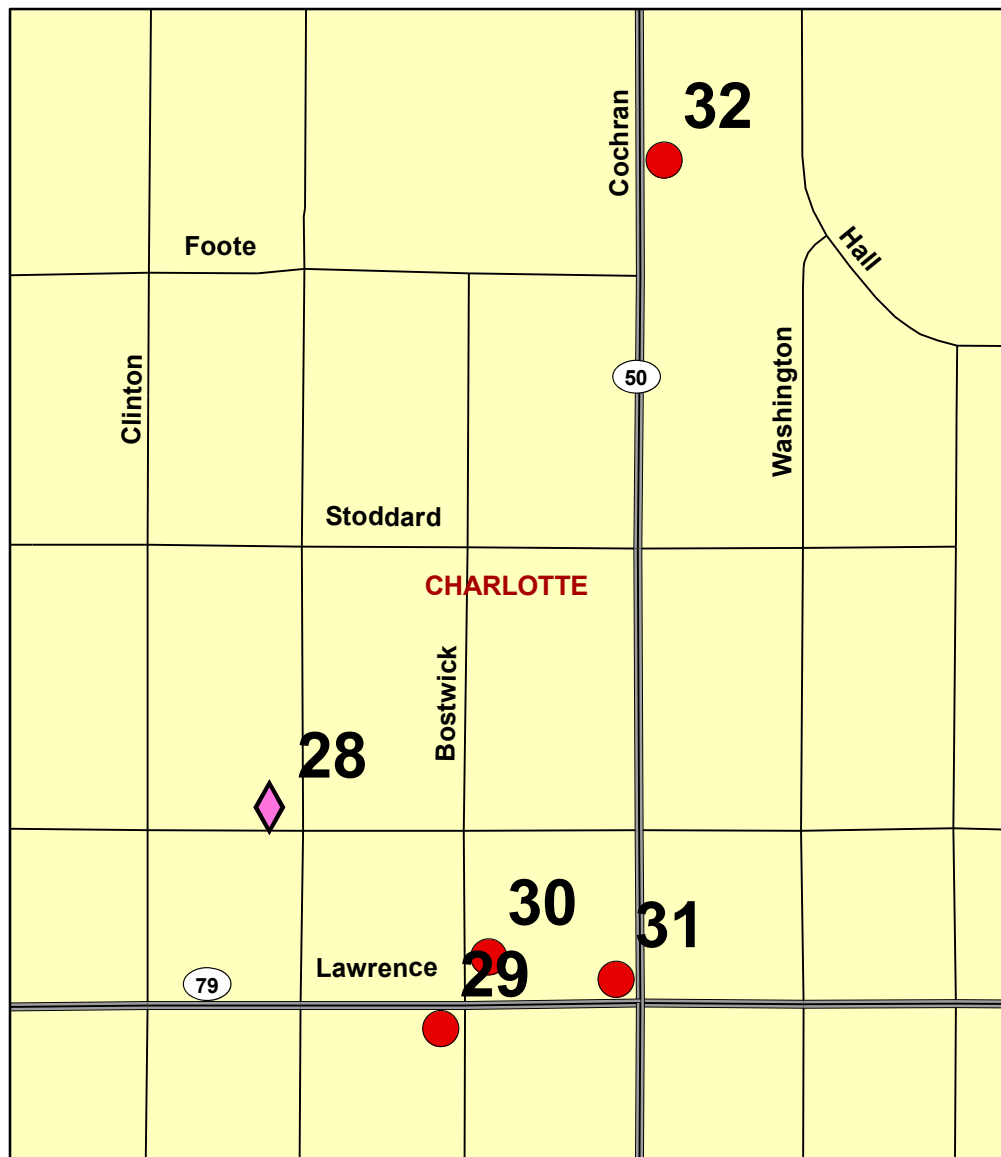

50 Years of Service
1956 - 2006

Eaton County Historic Sites

(Map 2/3)

Dimondale Township

Eaton Rapids Township

City of Eaton Rapids

City of Charlotte

City of Charlotte & Eaton Township

Bellevue Township

- Eaton National Register
- ▲ Eaton State Register
- ◆ Eaton State Register w/Marker

Produced By: Tri-County Regional Planning Commission
September 9, 2008

This map was created for planning purposes from a variety of sources. It is neither a survey nor a legal document. Information provided by other agencies should be verified with them where appropriate.