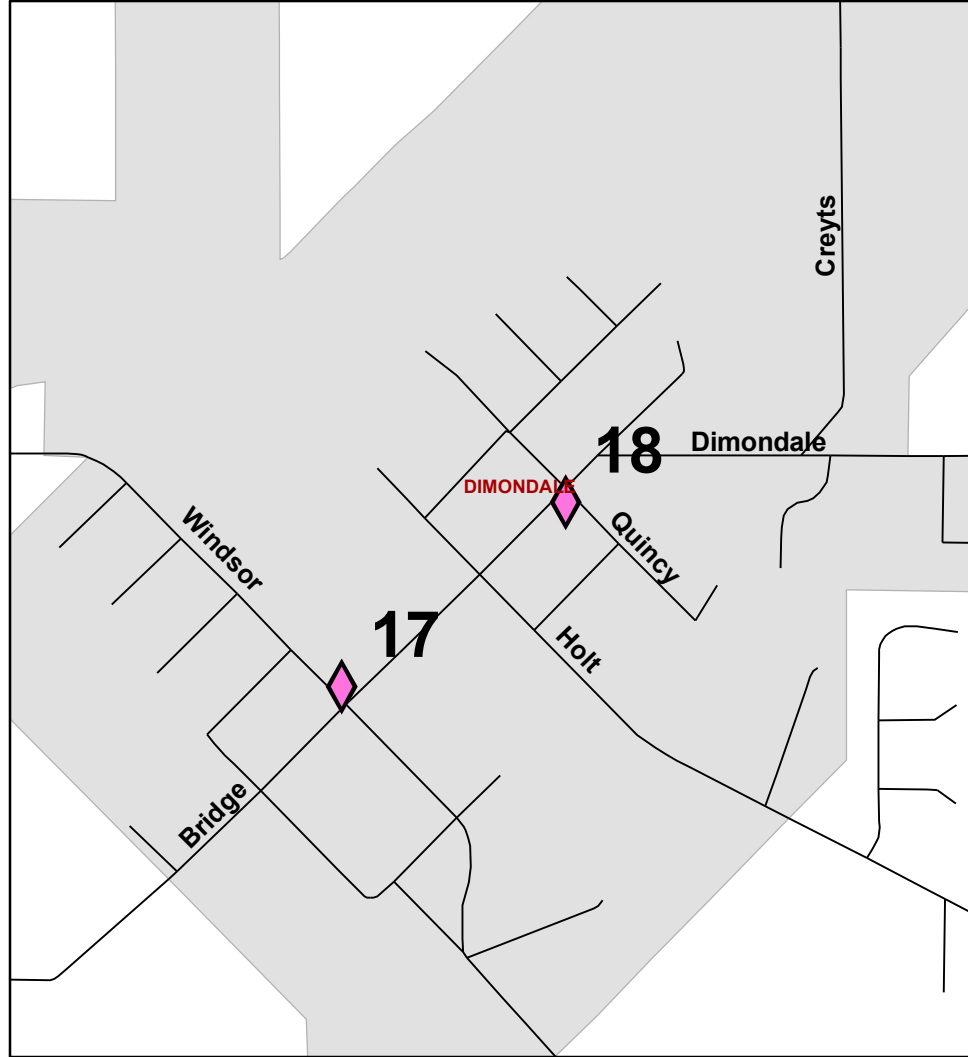

50 Years of Service
1956 - 2006

Eaton County Historic Sites

(Map 2/3)

Dimondale Township

Eaton Rapids Township

City of Eaton Rapids

City of Charlotte

City of Charlotte & Eaton Township

Bellevue Township

- Eaton National Register
- ▲ Eaton State Register
- ◆ Eaton State Register w/Marker

Produced By: Tri-County Regional Planning Commission
September 9, 2008

This map was created for planning purposes from a variety of sources. It is neither a survey nor a legal document. Information provided by other agencies should be verified with them where appropriate.