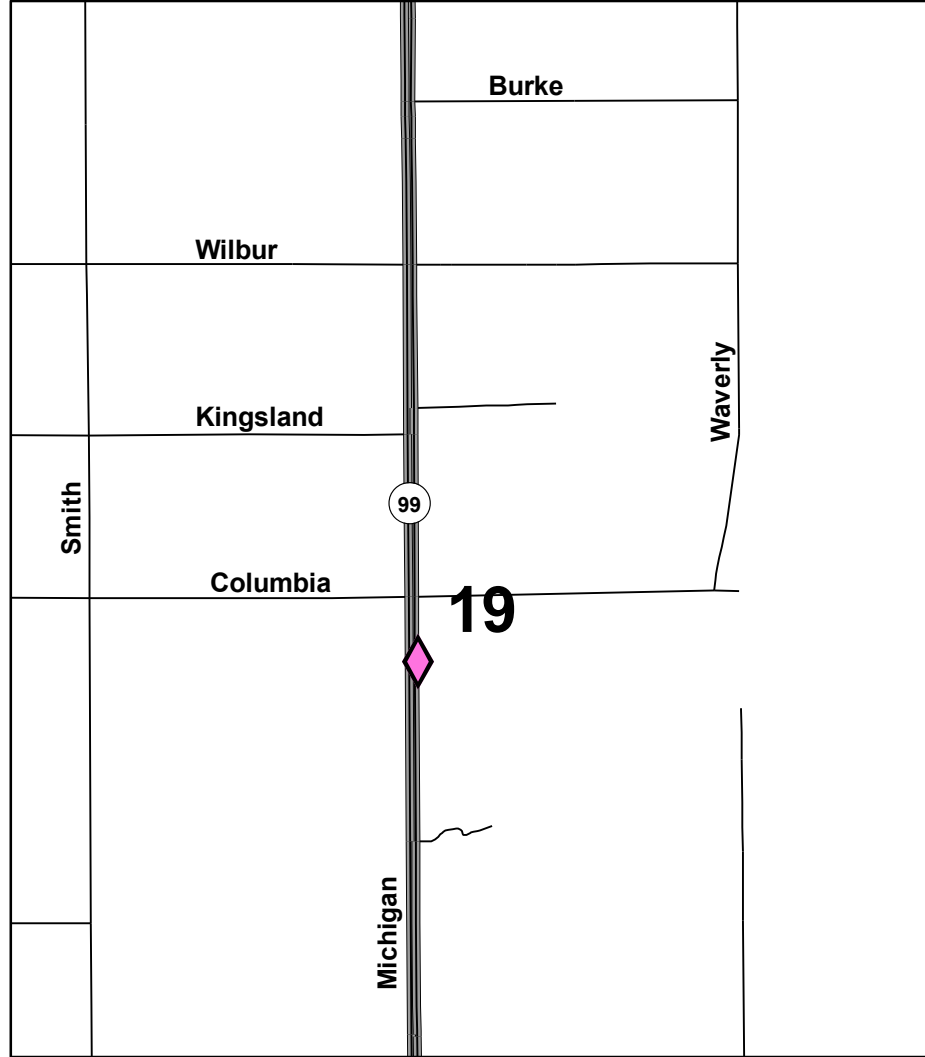

50 Years of Service
1956 - 2006

Eaton County Historic Sites

(Map 2/3)

Dimondale Township

Eaton Rapids Township

City of Eaton Rapids

City of Charlotte

City of Charlotte & Eaton Township

Bellevue Township

- Eaton National Register
- ▲ Eaton State Register
- ◆ Eaton State Register w/Marker

Produced By: Tri-County Regional Planning Commission
September 9, 2008

This map was created for planning purposes from a variety of sources. It is neither a survey nor a legal document. Information provided by other agencies should be verified with them where appropriate.