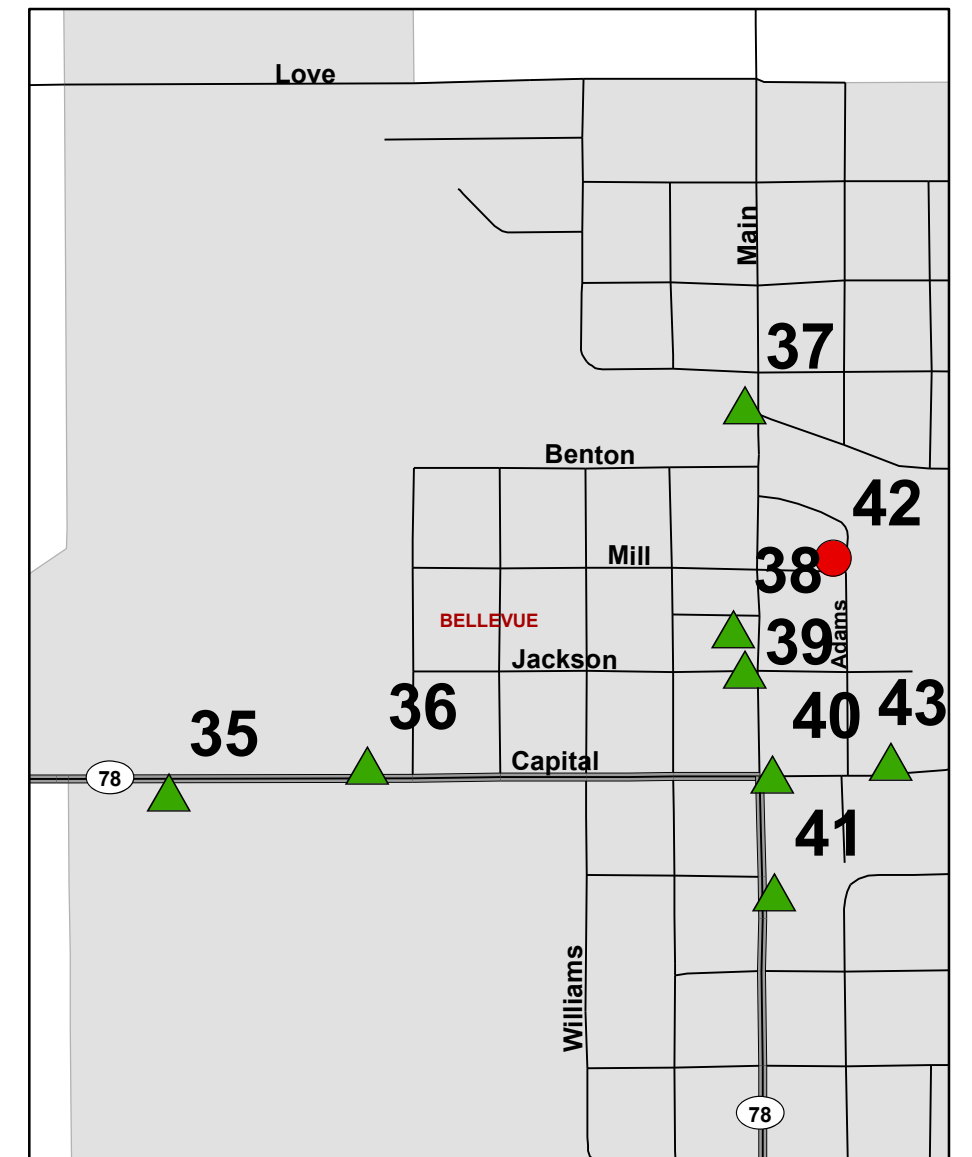

50 Years of Service
1956 - 2006

Eaton County Historic Sites

(Map 2/3)

Dimondale Township

Eaton Rapids Township

City of Eaton Rapids

City of Charlotte

City of Charlotte & Eaton Township

Bellevue Township

- Eaton National Register
- ▲ Eaton State Register
- ◆ Eaton State Register w/Marker

Produced By: Tri-County Regional Planning Commission
September 9, 2008

This map was created for planning purposes from a variety of sources. It is neither a survey nor a legal document. Information provided by other agencies should be verified with them where appropriate.