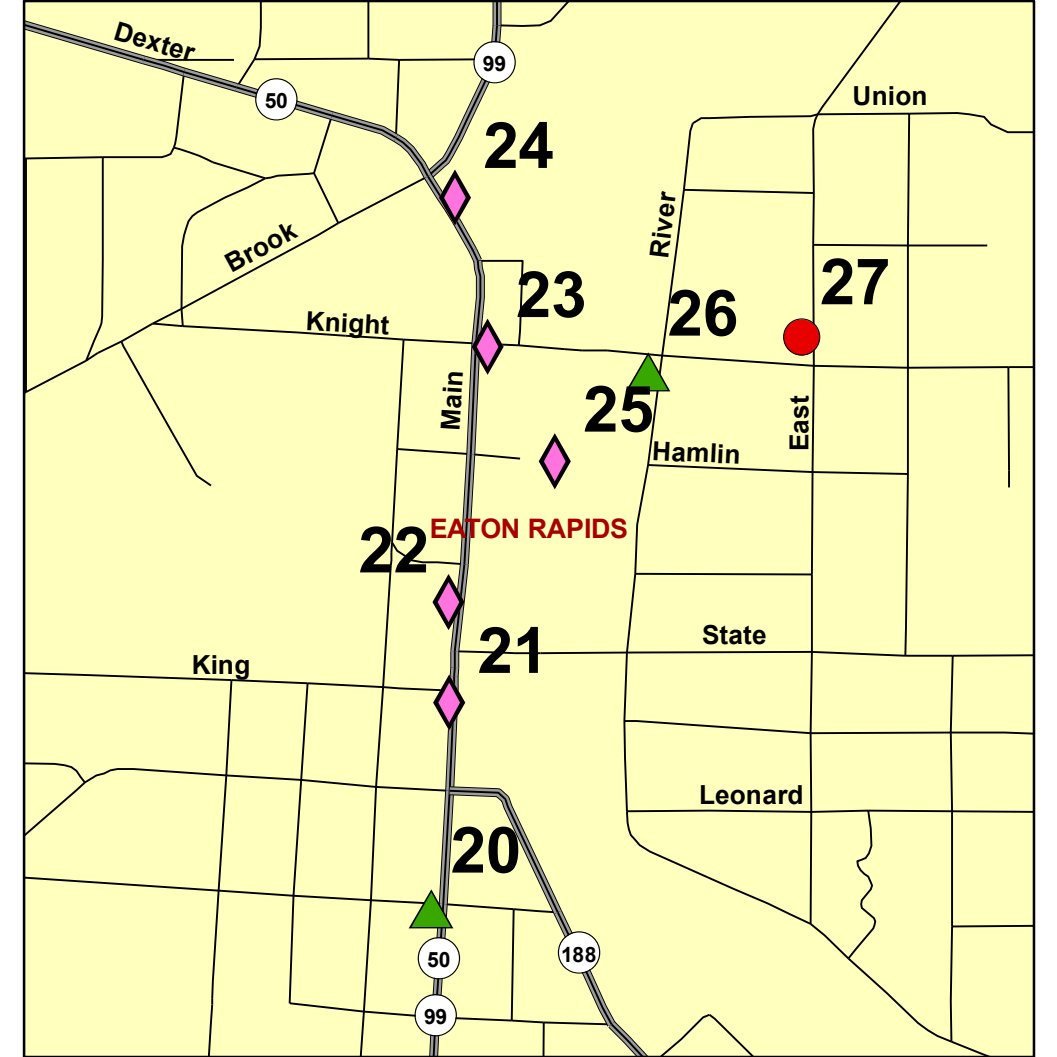

50 Years of Service
1956 - 2006

Eaton County Historic Sites

(Map 2/3)

Dimondale Township

Eaton Rapids Township

City of Eaton Rapids

City of Charlotte

City of Charlotte & Eaton Township

Bellevue Township

- Eaton National Register
- ▲ Eaton State Register
- ◆ Eaton State Register w/Marker

Produced By: Tri-County Regional Planning Commission
September 9, 2008

This map was created for planning purposes from a variety of sources. It is neither a survey nor a legal document. Information provided by other agencies should be verified with them where appropriate.