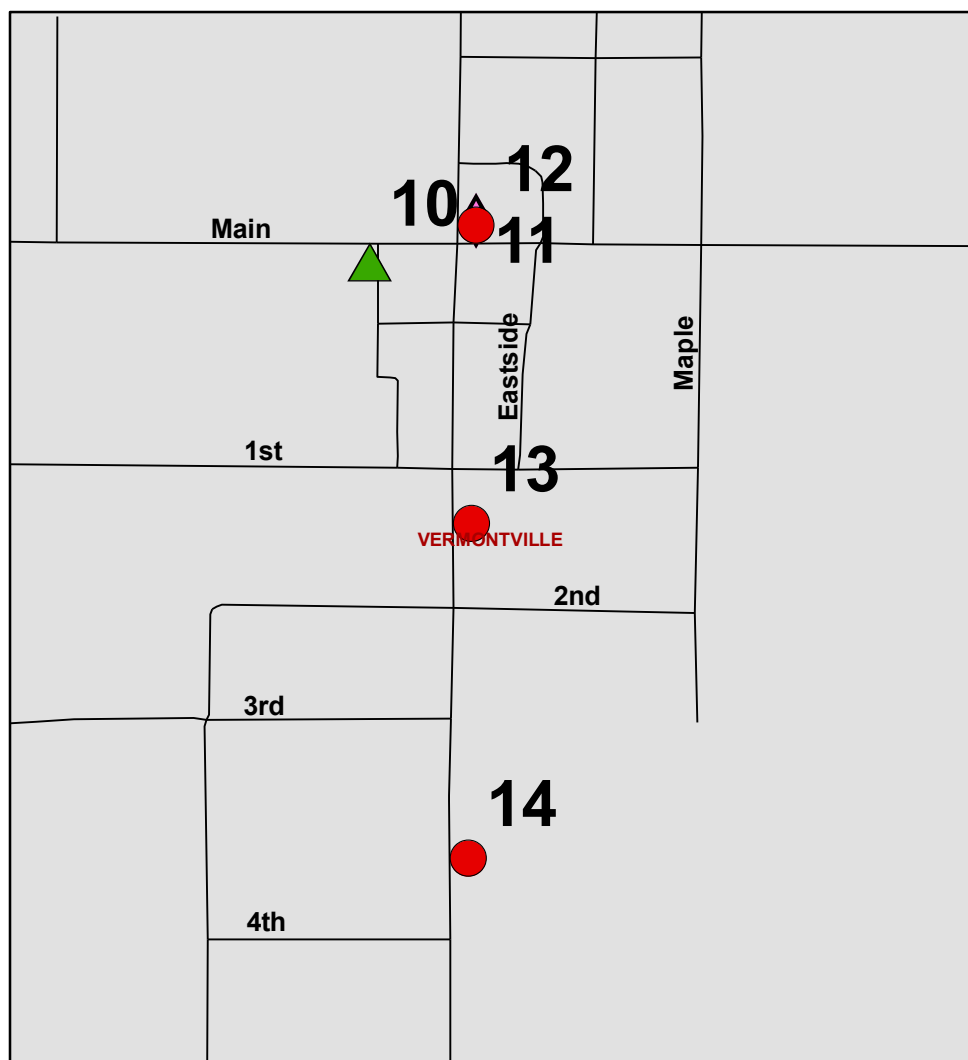

50 Years of Service
1956 - 2006

Eaton County Historic Sites

(Map 1/3)

Delta Township

0 1 2 Miles

City of Grand Ledge

0 0.25 0.5 Miles

Village of Sunfield

0 0.25 0.5 Miles

Vermontville Township

0 740 1,480 Feet

Chester Township

0 1 2 Miles

Potterville Township

0 0.25 0.5 Miles

- Eaton National Register
- ▲ Eaton State Register
- ◆ Eaton State Register w/Marker

Produced By: Tri-County Regional Planning Commission
September 9, 2008

This map was created for planning purposes from a variety of sources. It is neither a survey nor a legal document. Information provided by other agencies should be verified with them where appropriate.