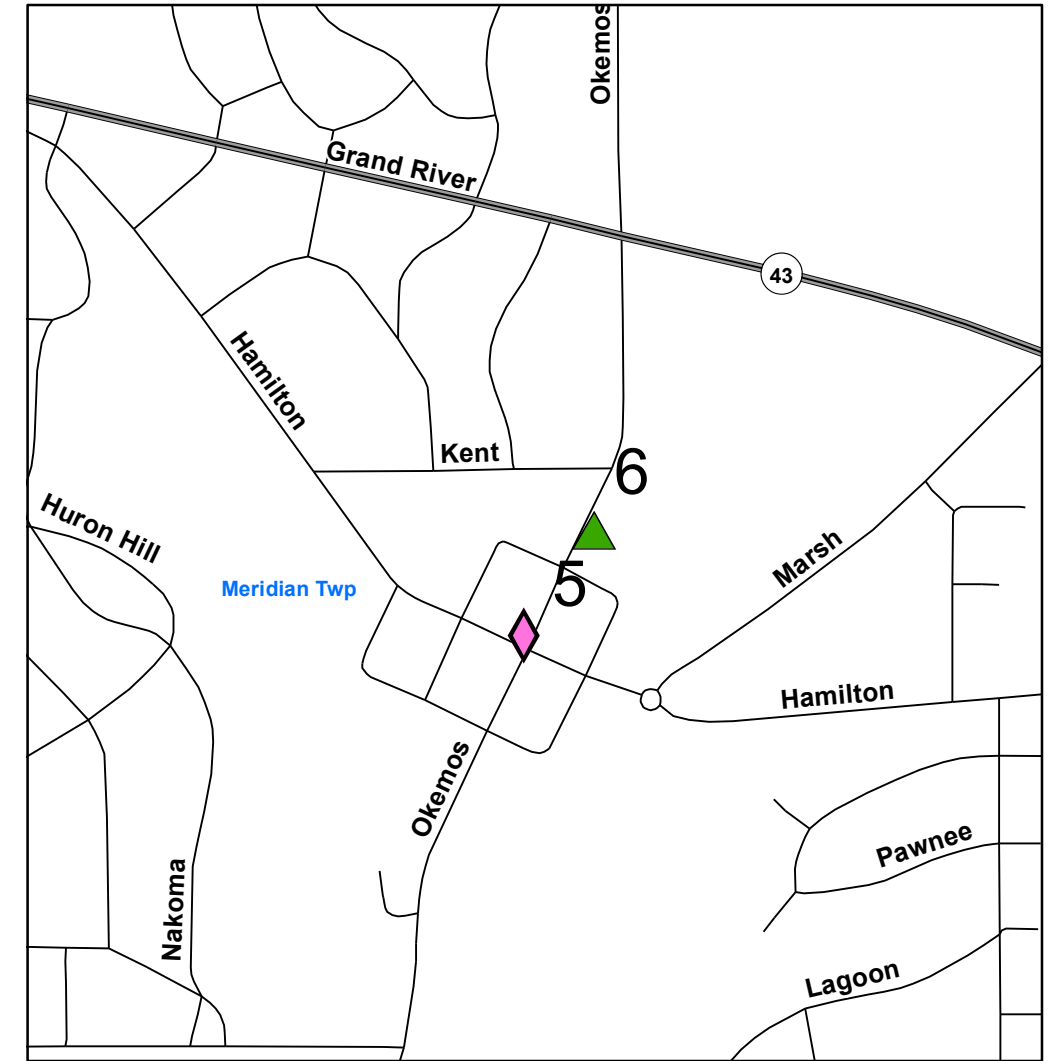

50 Years of Service
1956 - 2006

Ingham County Historic Sites

(Map 1/3)

City of Williamston

0 370 740 Feet

Williamstown Township

0 0.75 1.5 Miles

Meridian Township

0 0.25 0.5 Miles

City of East Lansing

0 3,000 6,000 Feet

Lansing (East Section)

0 1,500 3,000 Feet

Lansing (North Section)

0 900 1,800 Feet

- Ingham National Register
- ▲ Ingham State Register
- ◆ Ingham State Register w/Marker

Produced By: Tri-County Regional Planning Commission
September 3, 2008

This map was created for planning purposes from a variety of sources. It is neither a survey nor a legal document. Information provided by other agencies should be verified with them where appropriate.