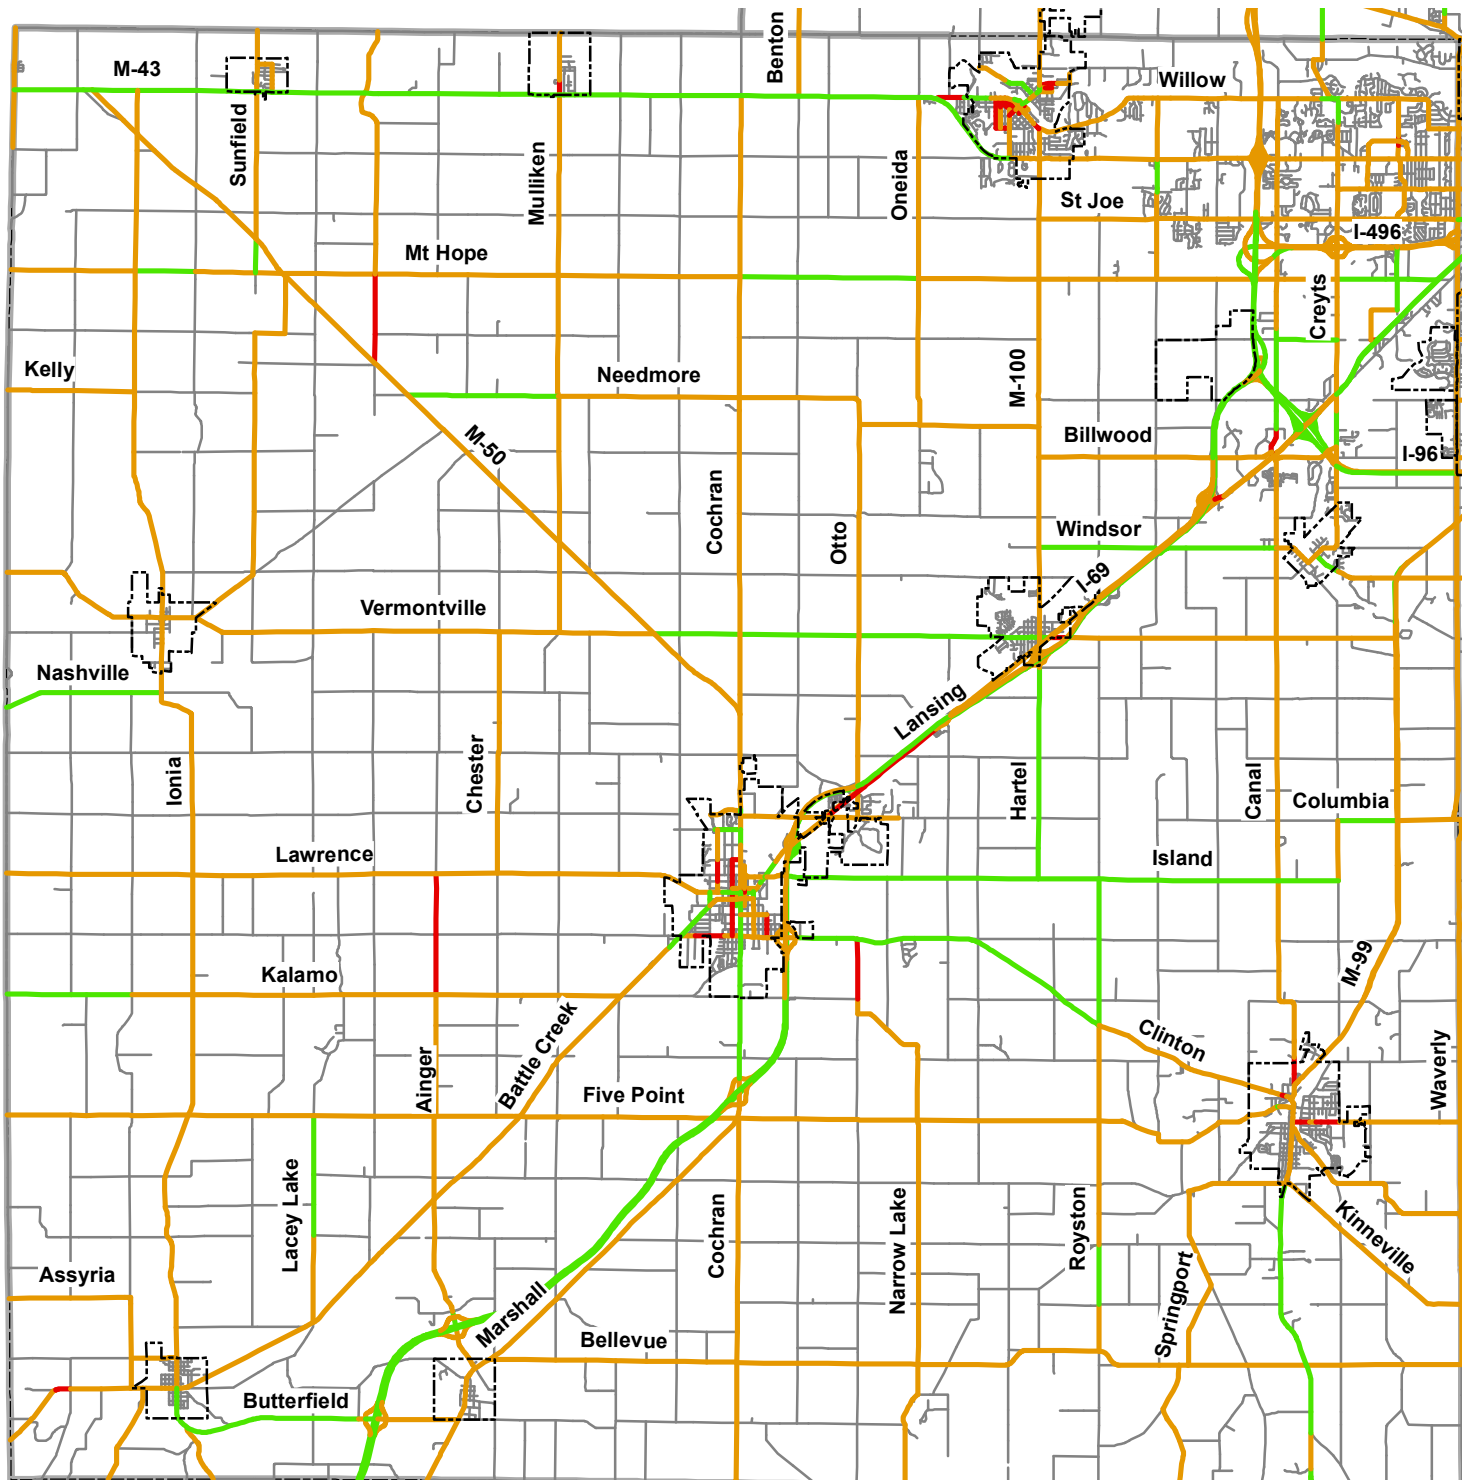

# 2004 PASER Ratings Eaton County

**PASER Rating**

- Structural Improvement
- Capital Preventive Maintenance
- Routine Maintenance