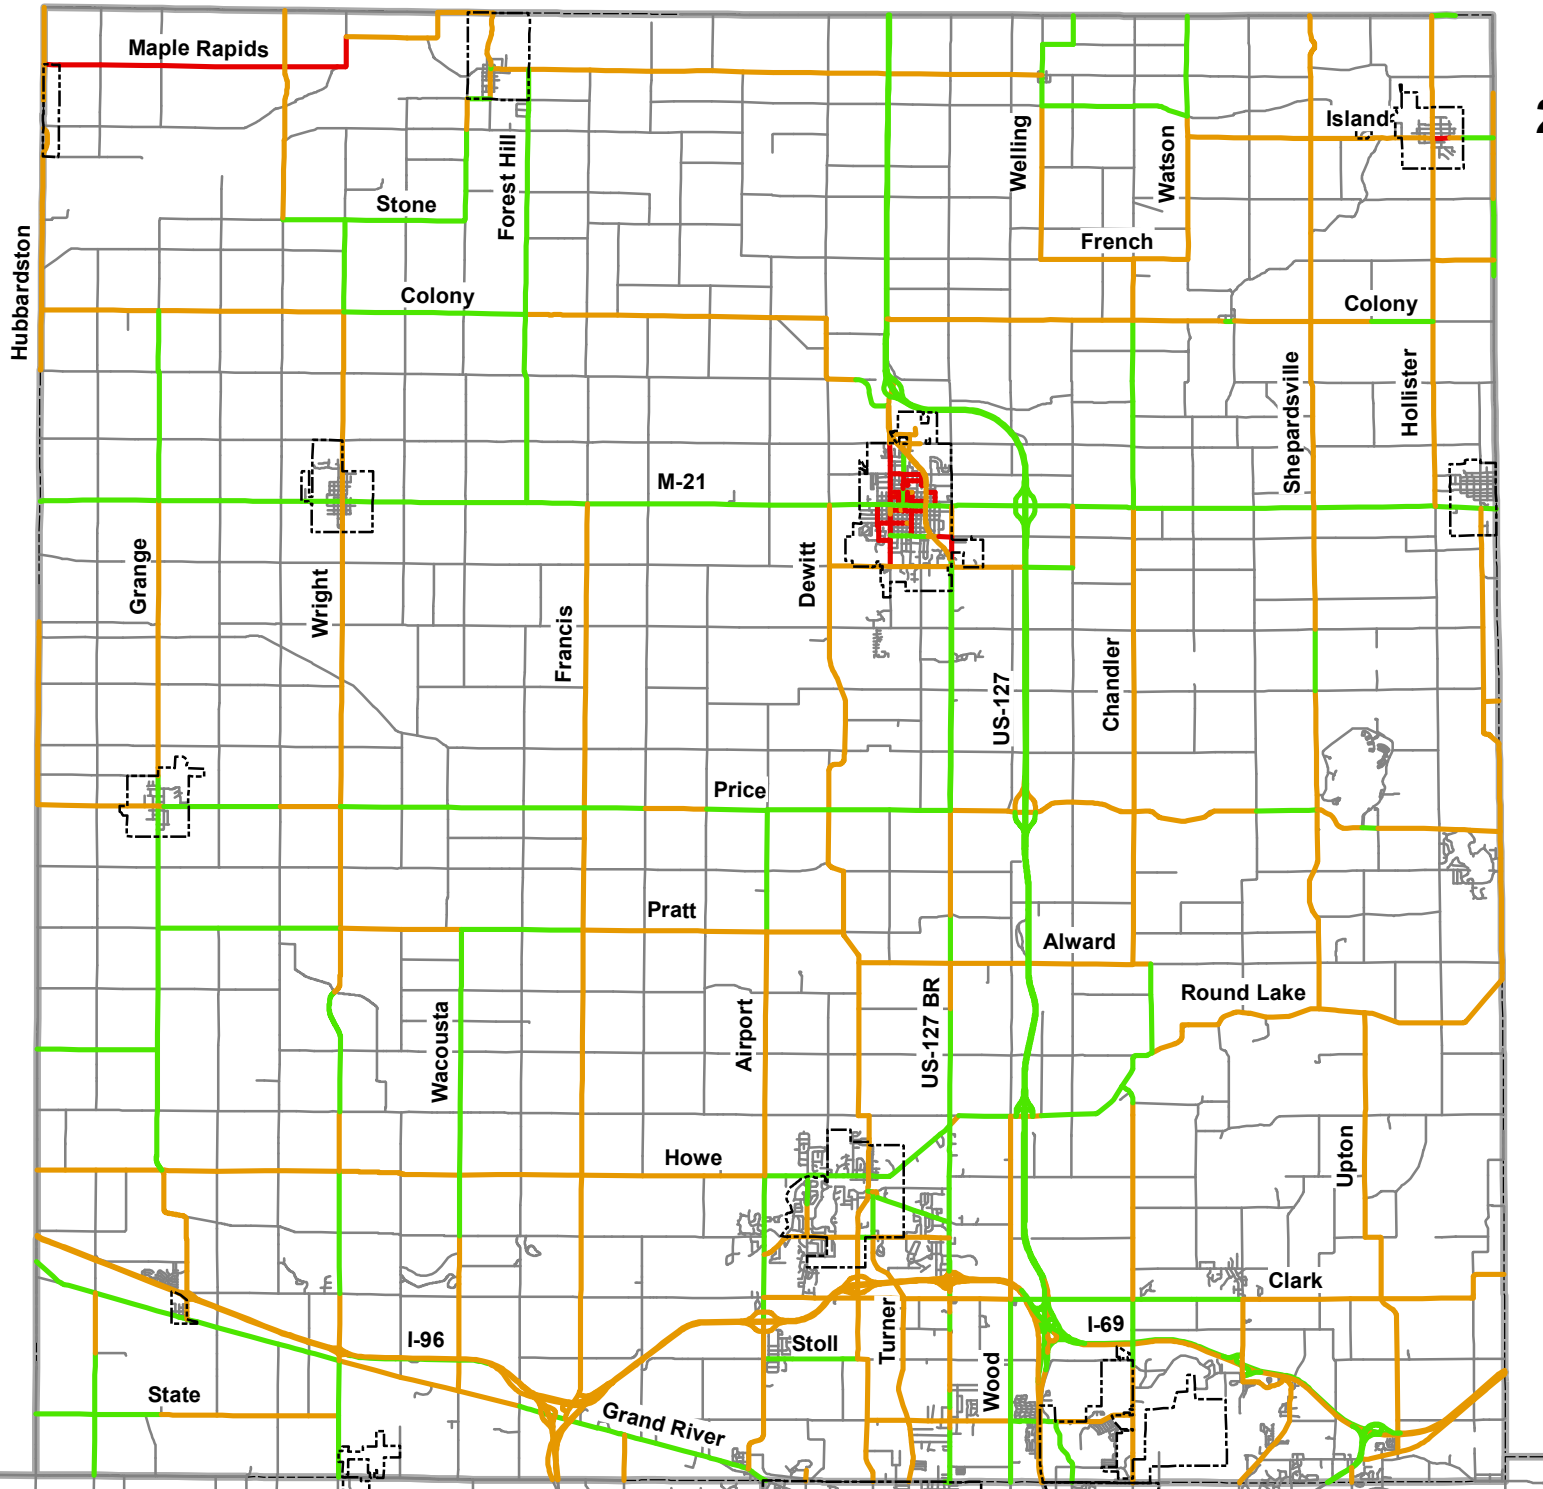

2005 PASER Ratings Clinton County

PASER Rating

- Structural Improvement
- Capital Preventive Maintenance
- Routine Maintenance