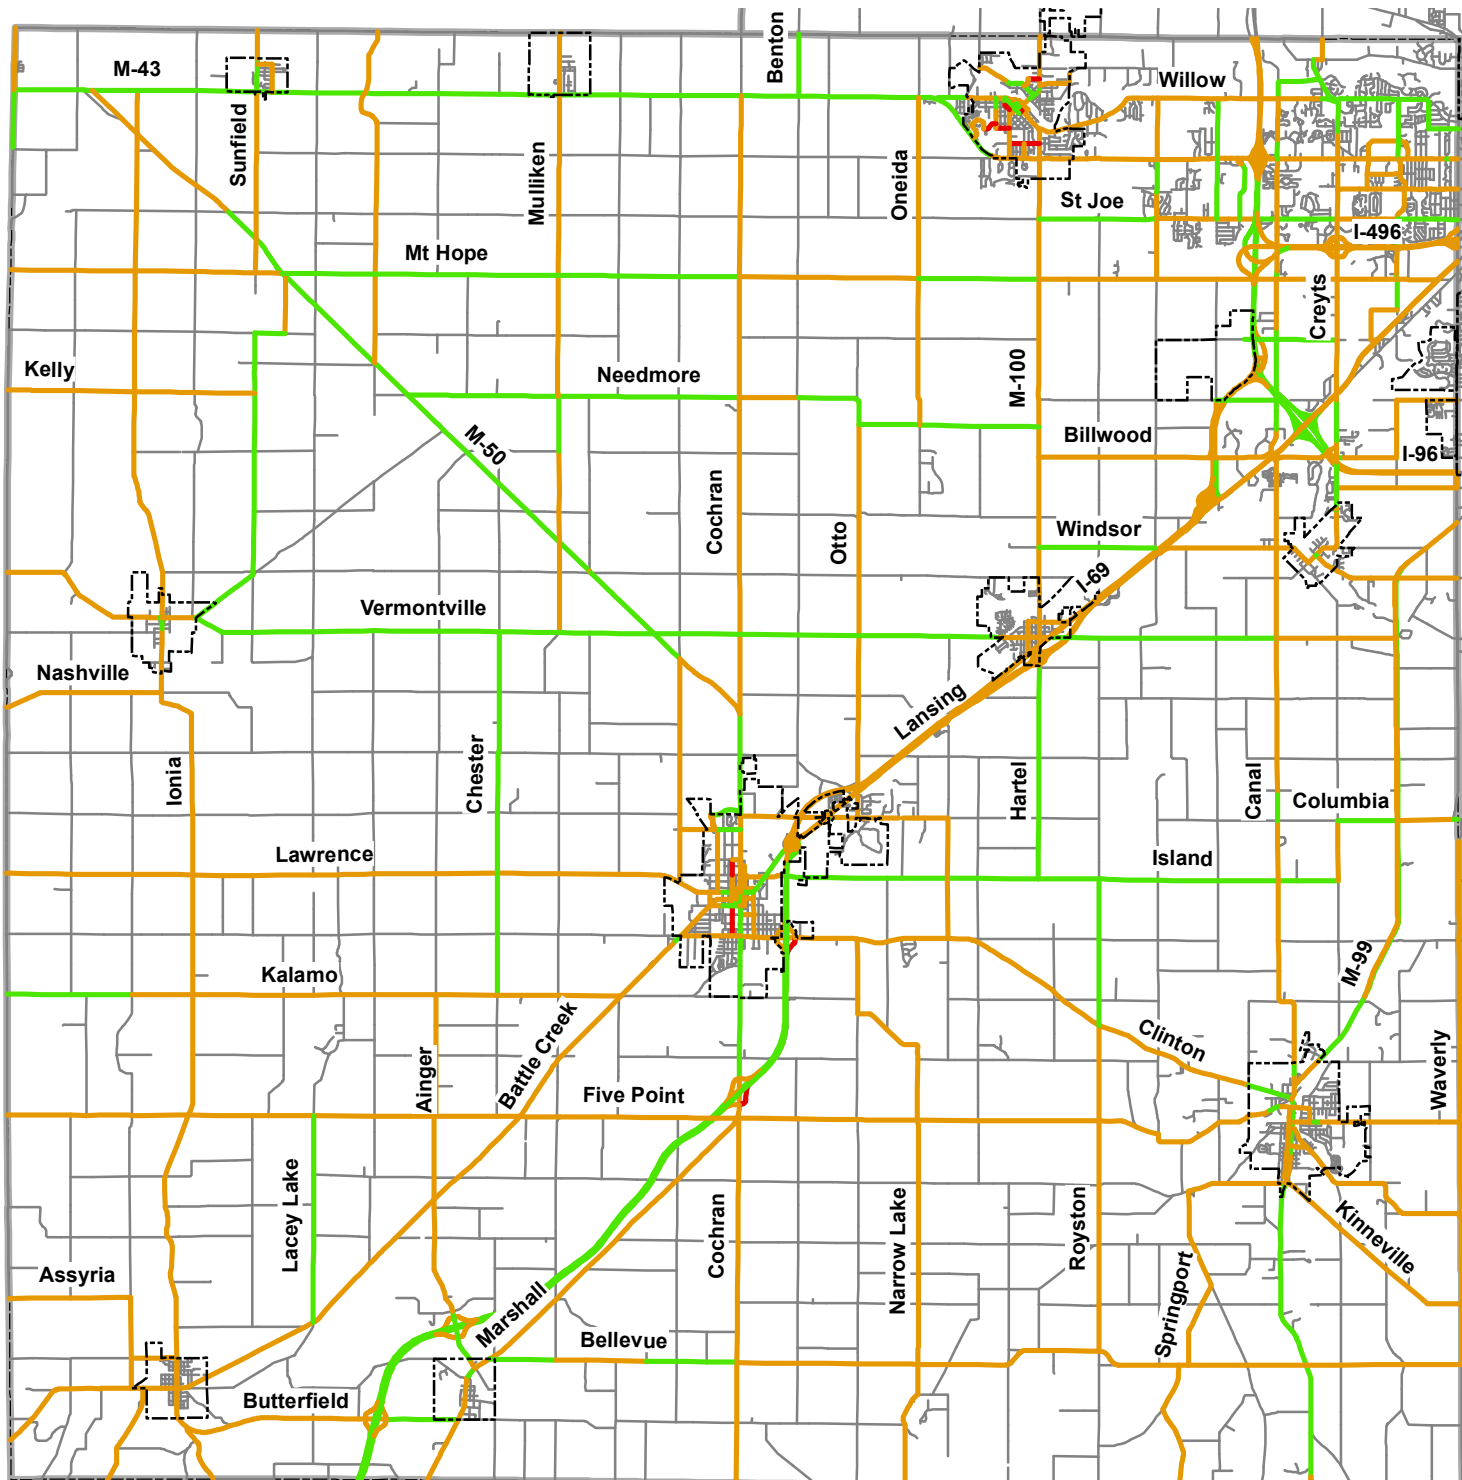

2005 PASER Ratings Eaton County

PASER Rating

- Structural Improvement
- Capital Preventive Maintenance
- Routine Maintenance