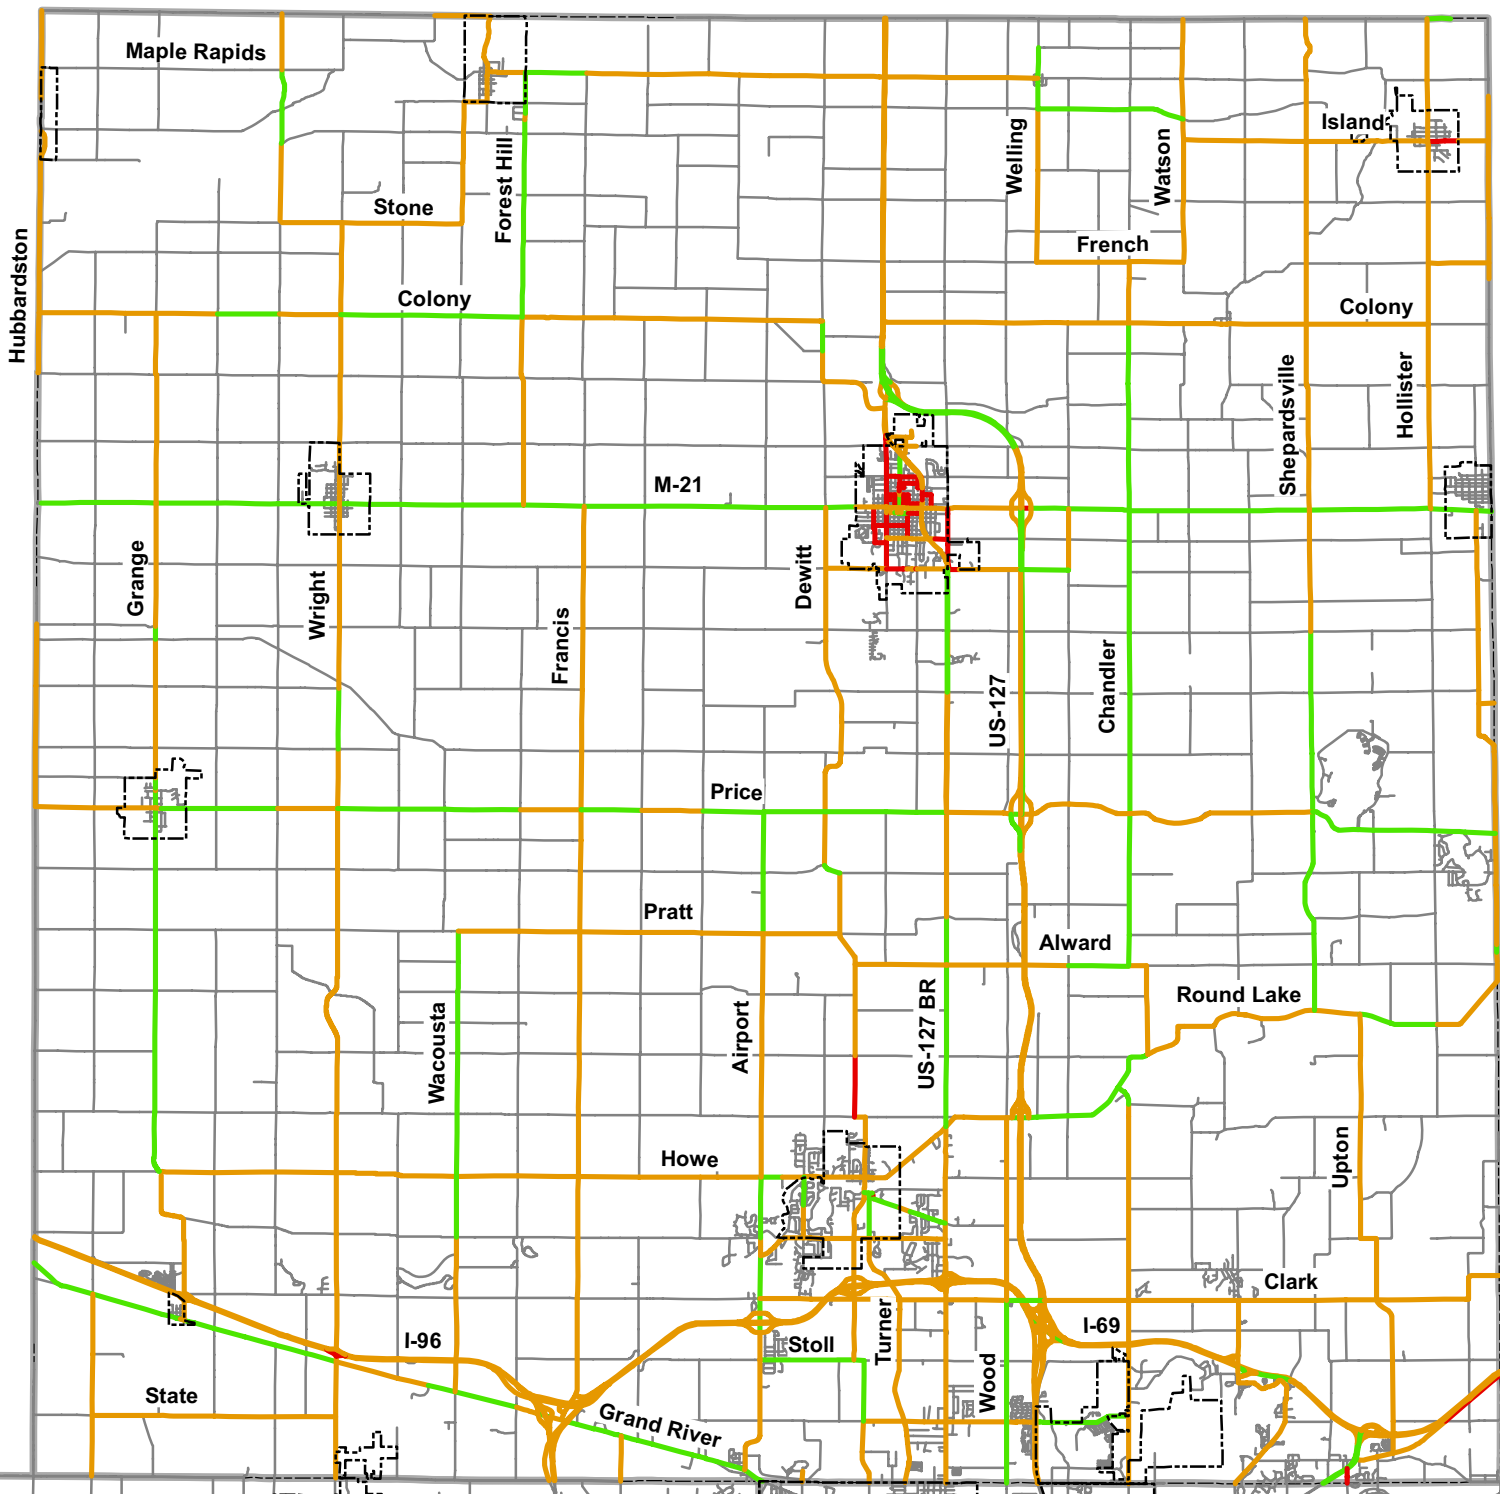

# 2006 PASER Ratings Clinton County

**PASER Rating**

- Structural Improvement
- Capital Preventive Maintenance
- Routine Maintenance