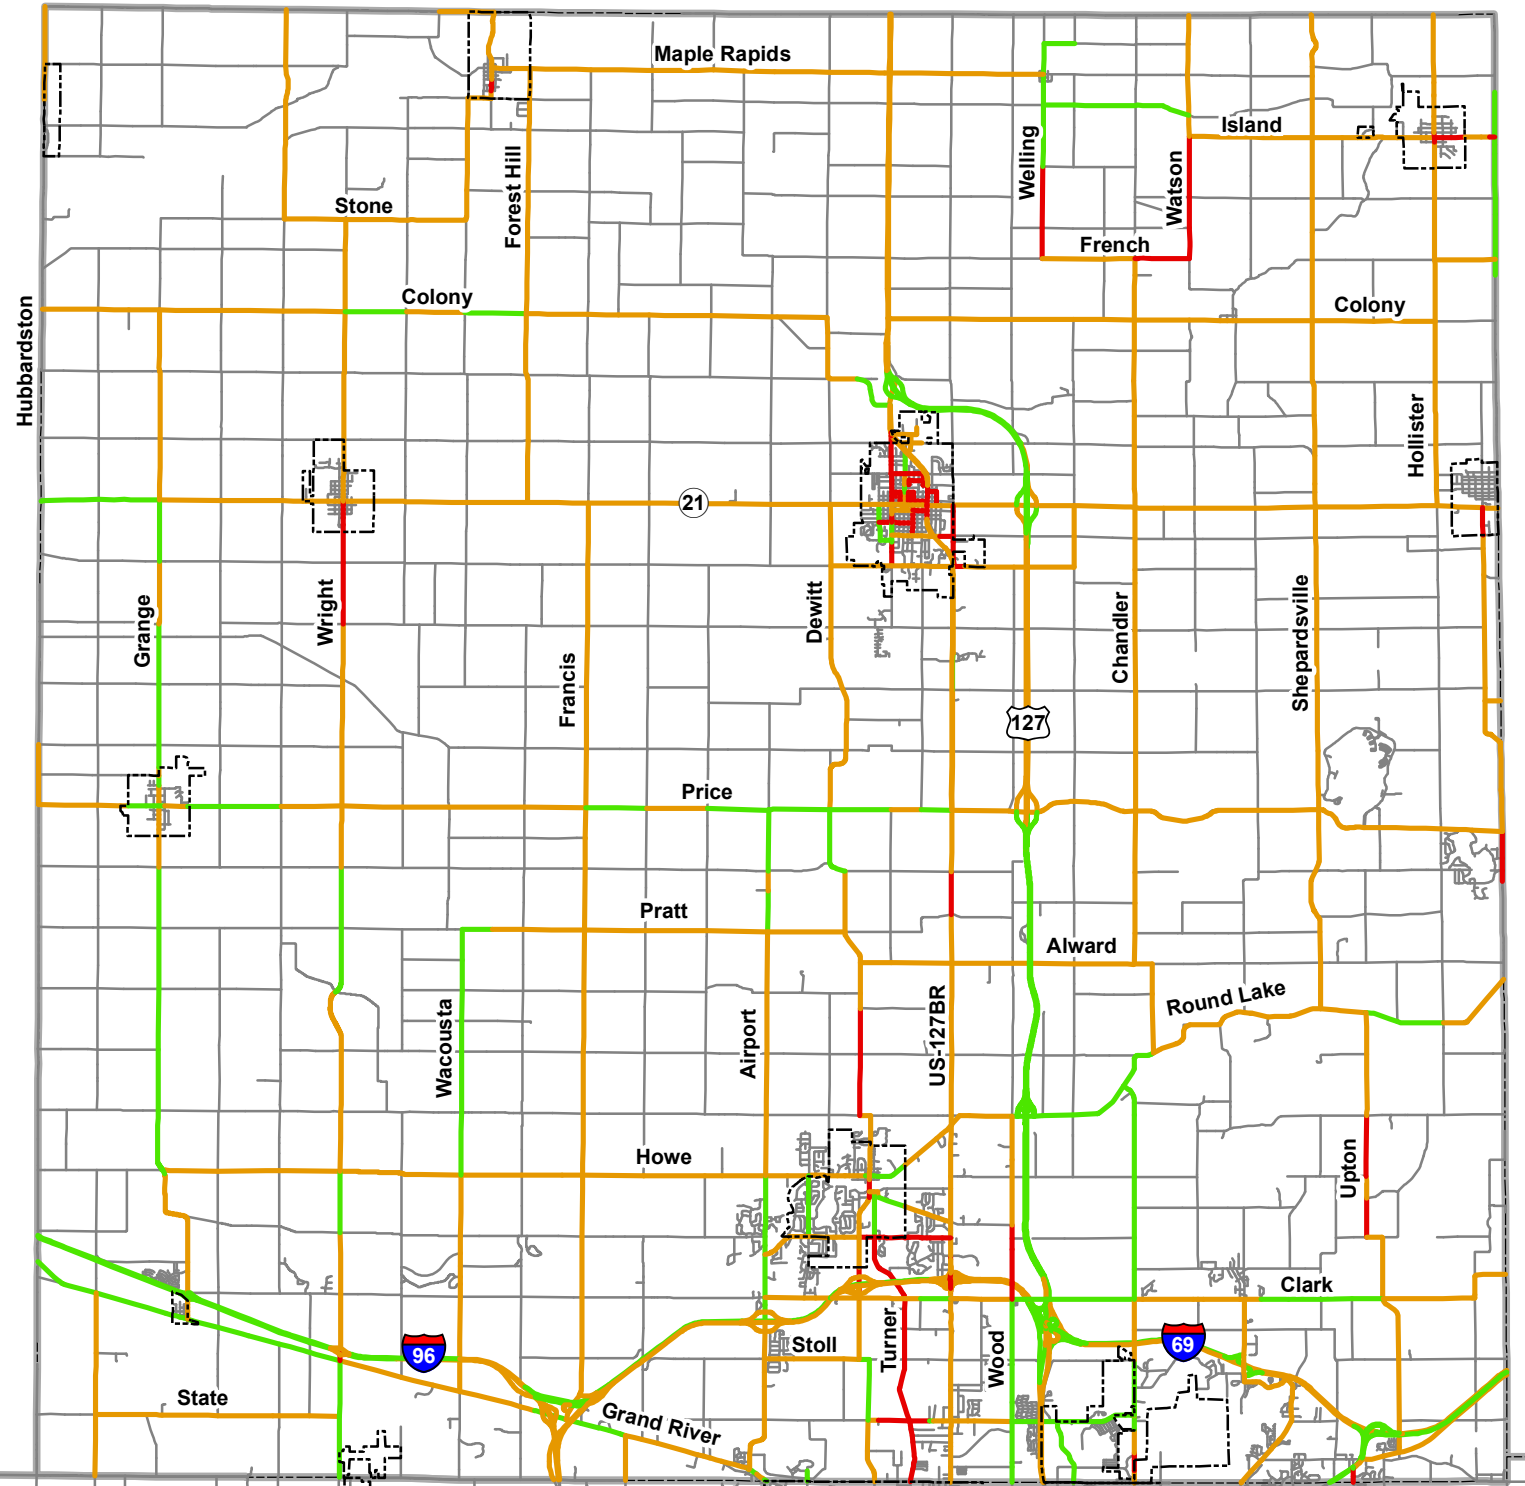

2007 PASER Ratings Clinton County

PASER Rating

- Structural Improvement
- Capital Preventive Maintenance
- Routine Maintenance