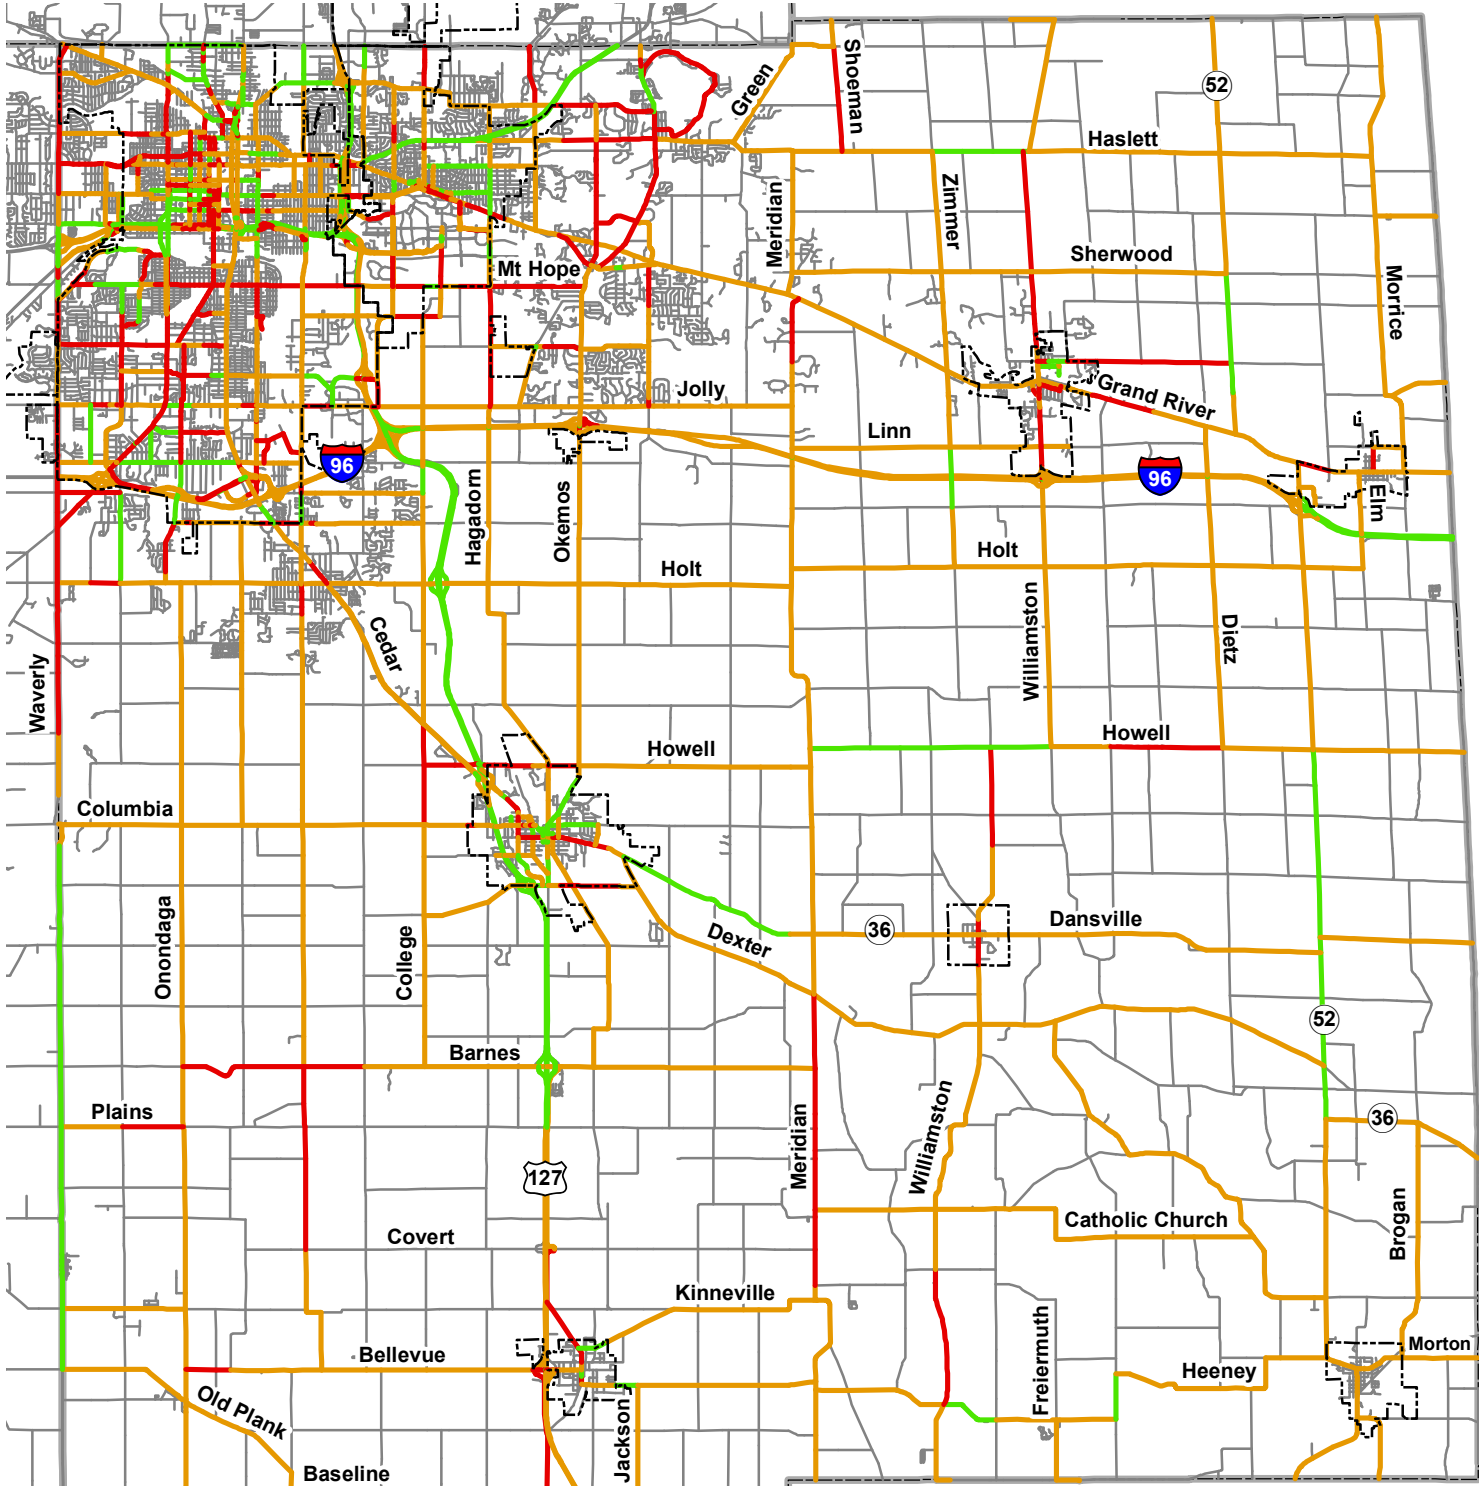

# 2007 PASER Ratings Ingham County

**PASER Rating**

- Structural Improvement
- Capital Preventive Maintenance
- Routine Maintenance